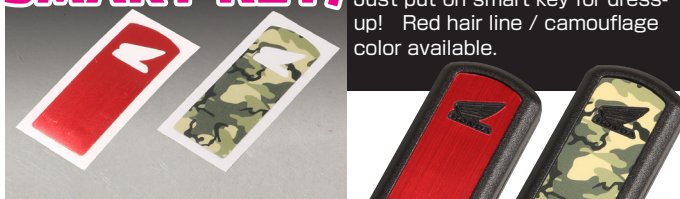

### HELMET HOLDER

CODE	PRICE
80-564-14600 <a href="#">CLICK</a>	¥3,600

● BOLT-ON ● PLATE : STEEL / BLACK  
 ● HELMET LOCK type-2 / BLACK ● 2 KEYS INCLUDED  
 ● INSTALLING BOLT / COLLARS INCLUDED

APPLICATION | ADV150 (KF38)

## JUST PUT ON YOUR SMART KEY!

Just put on smart key for dress-up! Red hair line / camouflage color available.