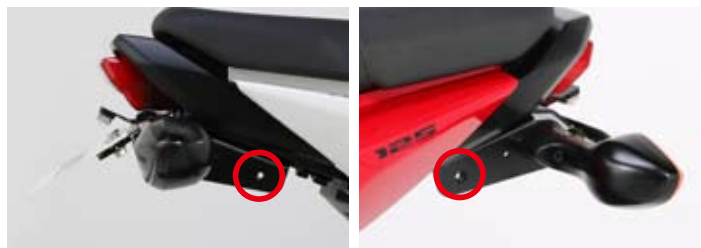

NEW GROM ('16 ~)

MORE STYLISH REAR VIEW!!

PHOTO:691-1444200

For more stylish rear view ! Comes with very convenient helmet lock.

point! Comes with HELMET LOCK type 2 (black)
Very convenient design. Usable for both right and left.

FENDER LESS KIT		
TYPE	CODE	PRICE
WITH HELMET LOCK	691-1444200	¥11,500
WITHOUT HELMET LOCK	691-1444000	¥9,500
<ul style="list-style-type: none"> ● BOLT-ON TYPE ● STEEL WITH BLACK FINISH ● LED NUMBER PLATE INCLUDED ● HELMET LOCK type 2 IS INCLUDED ● STOCK WINKER USABLE 		
APPLICATION	NEW GROM (FNo.JC61-1300001 ~)	

Tightens with M6 bolt. (both right and left side)

ex. Moto eyebolt.

If you want more helmet lock!

HELMET LOCK type 2 ¥2,400
BLACK : 503-0600100 SILVER : 503-0600110
● SOLD EACH ● 2 KEYS INCLUDED ● M6 X 30 SCREW INCLUDED.

NEW GROM ('16 ~), GROM ('13~'15)

Sophisticated, stylish & movable! AERO VISOR!!

AERO VISOR ANGLE
ADJUSTABLE

AERO VISOR HEIGHT
ADJUSTABLE

AERO VISOR (SMOKE TYPE)

CODE	PRICE
670-1444300	¥ 15,000
● BOLT-ON TYPE ● STAY : STEEL WITH BLACK FINISH ● SCREEN : POLYCARBONATE SMOKE ● SCREEN SIZE : H250 x W250 mm	
APPLICATION	NEW GROM (FNo.JC61-1300001 ~)