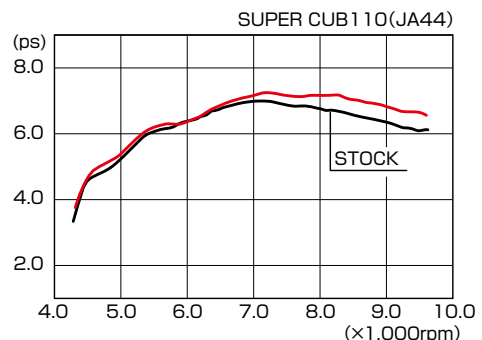

CLASSIC DOWN MUFFLER

CODE	PRICE
544-1439440	¥35,000

- EXHAUST MUFFLER / SILENCER : STAINLESS STEEL
- CATALYZER BUILT-IN

APPLICATION SUPER CUB 110 (FNo.JA44-1000001 ~)
SUPER CUB 110 PRO (FNo.JA42-1000001 ~)

※ MUFFLER GASKET (K-PIT H-06 70-963-11006/SOLD SEPARATELY) required

※ EVERYTHING EXCEPT MUFFLER IS STOCK PARTS
※ Tested at Kitaco facility. Actual run may differ.