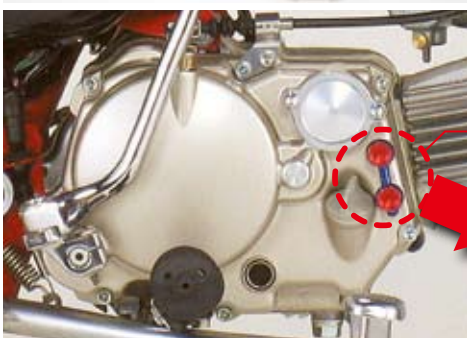

CLUTCH COVER COLOR VARIATION

OIL GALLERY GRADE UP!!

NEW TYPE WITH ALUMITE FINISH!