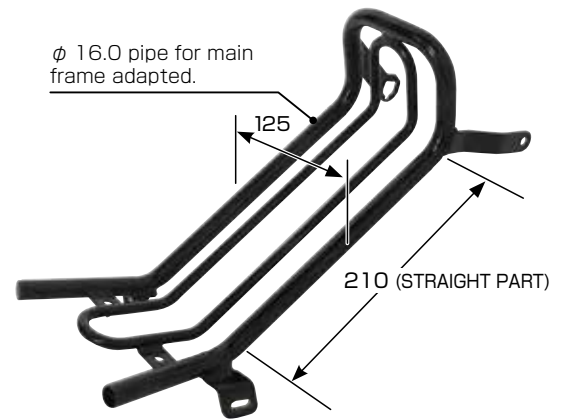

BODY DRESS-UP RELATED PARTS

**SMART & FASHIONABLE
CENTER CARRIER!**

φ 16.0 pipe for main frame adapted. Fashionable center carrier newly released

PHOTO : CROSS CUB 50 (AA06)

CROSS CUB 50 (AA06) / 110 (JA45)

FASHION CENTER CARRIER

COLOR	CODE	PRICE
BLACK	539-1446250	¥8,800
WHITE	539-1446280	
<ul style="list-style-type: none"> ● STEEL WITH BLACK / WHITE PAINTED ● CARRIER MEASUREMENT : L210 x W125 (mm) ● MAX LOAD : 1.0 KG ● MAIN FRAME : φ 16.0 ● INSTALLING BOLT / COLLAR INCLUDED. 		
APPLICATION CROSS CUB 50 (AA06)、CROSS CUB 110 (JA45)		

CARRIER SIZE(mm)

EXHAUST PARTS

**CROSS CUB USABLE!
ALL STAINLESS STEEL
(40% MORE LIGHTWEIGHT)
CLASSICAL STYLE
DOWN MUFFLER!!**

CROSS CUB50 (AA06) , SUPER CUB 50/PRO (AA09/AA07)

★ Listed on page 154 of K-BOOK 2018~

CLASSIC DOWN MUFFLER

CODE	PRICE
544-1153440	¥35,000
<ul style="list-style-type: none"> ● STAINLESS STEEL ● WEIGHT : 2.0 kg (STOCK : 3.4 kg) 40% MORE LIGHTWEIGHT ● CATALYZER BUILT-IN 	
APPLICATION	CROSS CUB 50 (FNo.AA06-1000001 ~) ※適合追加 SUPER CUB 50 (FNo.AA09-1000001 ~) SUPER CUB 50 PRO (FNo.AA07-1000001 ~)