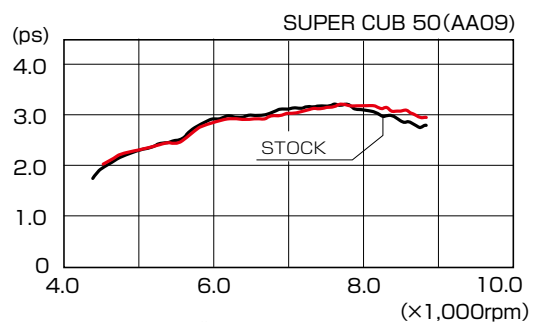

CLASSIC DOWN MUFFLER

CODE	PRICE
544-1153440	¥35,000
● STAINLESS STEEL ● WEIGHT : 2.0 kg (STOCK : 3.4 kg) 40% MORE LIGHTWEIGHT ● CATALYZER BUILT-IN	
APPLICATION	CROSS CUB 50 (FNo.AA06-1000001 ~) ※適合追加 SUPER CUB 50 (FNo.AA09-1000001 ~) SUPER CUB 50 PRO (FNo.AA07-1000001 ~)

※ EXHAUST MUFFLER GASKET (K·PIT H-06 : 70-963-11006) REQUIRED.