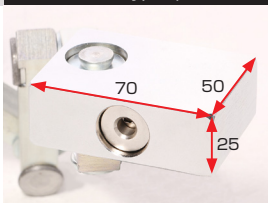

SECURITY RELATED PARTS

**LITTLE BROTHER OF
 ULTRA ROBOT ARM "TDZ" SERIES!
 ARM LOCK "HDX" NEWLY RELEASED!!**

3 different type (1,030mm, 1,840mm & 2,550mm) newly released !!

ARM LOCK (HDX-1609)

CODE	PRICE
880-0819090	¥28,000

- SPECIAL ALLOY STEEL ADAPTED ● WEIGHT : 3.4kg * 1
- LENGTH : 1,030mm * 2 ● CYLINDER BLOCK SIZE : 70 × 50 × 25mm
- SHAFT SIZE : φ 20 ● ARM SIZE : 16mm sq.
- KEY CYLINDER : DISC TYPE CYLINDER ADAPTED
- PROTECTION COVER : SYNTHETIC RESIN / RIVETING
- 3 KEYS INCLUDED * 3

* 1. WEIGHT includes synthetic cover.
 * 2. LENGTH means from cylinder block to shaft end.
 * 3. Key duplication later is not possible.

ARM LOCK (HDX-1618)

CODE	PRICE
880-0819180	¥35,000

- SPECIAL ALLOY STEEL ADAPTED ● WEIGHT : 5.6kg * 1
- LENGTH : 1,840mm * 2 ● CYLINDER BLOCK SIZE : 70 × 50 × 25mm
- SHAFT SIZE : φ 20 ● ARM SIZE : 16mm sq.
- KEY CYLINDER : DISC TYPE CYLINDER ADAPTED
- PROTECTION COVER : SYNTHETIC RESIN / RIVETING
- 3 KEYS INCLUDED * 3

* 1. WEIGHT includes synthetic cover.
 * 2. LENGTH means from cylinder block to shaft end.
 * 3. Key duplication later is not possible.

ARM LOCK (HDX-1625)

CODE	PRICE
880-0819250	¥39,000

- SPECIAL ALLOY STEEL ADAPTED ● WEIGHT : 7.5kg * 1
- LENGTH : 2,550mm * 2 ● CYLINDER BLOCK SIZE : 70 × 50 × 25mm
- SHAFT SIZE : φ 20 ● ARM SIZE : 16mm sq.
- KEY CYLINDER : DISC TYPE CYLINDER ADAPTED
- PROTECTION COVER : SYNTHETIC RESIN / RIVETING
- 3 KEYS INCLUDED * 3