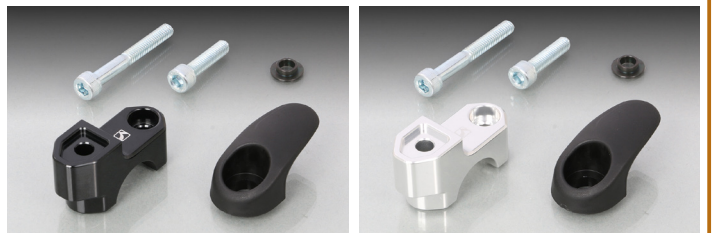

CONVENIENT HOOK (22.2mm BAR CLAMP TYPE)

COLOR	CODE	PRICE
BLACK	0901-563-00050	¥3,600
SILVER	0901-563-00060	

- INSTALLING PIPE : 22.2mm ● CLAMP : ALUMINUM MACHINED / ALUMITE FINISH
- HOOK : RESIN ● MAX LOAD : 0.5 kg
- SOLD IN PAIRS

* Do not hang on something heavier than 0.5 kgs as it is installed on 22.2mm handle bar / handle brace

An item that makes it possible to hang a little vinyl bag, etc. Convenient hooks that clamp to master cylinder.

CONVENIENT HOOK (MASTER CYLINDER CLAMP TYPE)

COLOR	CODE	PRICE
BLACK	0901-563-00150	¥2,400
SILVER	0901-563-00160	

- MASTER CYLINDER CLAMP TYPE ● MOUNTING PITCH : 32 mm
- INSTALLING PIPE : 22.2mm ● CLAMP : ALUMINUM MACHINED / ALUMITE FINISH
- HOOK : RESIN ● MAX LOAD : 0.5 kg
- SOLD IN PAIRS

* Do not hang on something heavier than 0.5 kgs as it is installed on master cylinder

BODY RELATED PARTS

DRESS-UP WITH ALUMINUM MACHINED! 3-COLORS AVAILABLE!

Dress up by replacing the harnesses tied in the wire band around the handle with a hose clamp machined from aluminum.