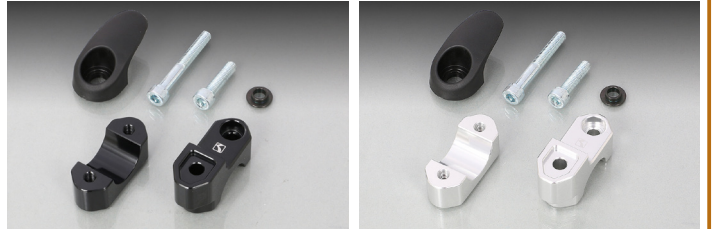

K • CON

CONVENIENT HOOK DEBUTS IN TWO STYLES!!

Installed on 22.2mm handle bar Installed on handle brace

An item that makes it possible to hang a little vinyl bag, etc. Convenient hooks that clamp to handles bars (Φ 22.2), etc.

CONVENIENT HOOK (22.2mm BAR CLAMP TYPE)

COLOR	CODE	PRICE
BLACK	0901-563-00050	¥3,600
SILVER	0901-563-00060	

- INSTALLING PIPE : 22.2mm ● CLAMP : ALUMINUM MACHINED / ALUMITE FINISH
- HOOK : RESIN ● MAX LOAD : 0.5 kg
- SOLD IN PAIRS

* Do not hang on something heavier than 0.5 kgs as it is installed on 22.2mm handle bar / handle brace

An item that makes it possible to hang a little vinyl bag, etc. Convenient hooks that clamp to master cylinder.

CONVENIENT HOOK (MASTER CYLINDER CLAMP TYPE)

COLOR	CODE	PRICE
BLACK	0901-563-00150	¥2,400
SILVER	0901-563-00160	

- MASTER CYLINDER CLAMP TYPE ● MOUNTING PITCH : 32 mm
- INSTALLING PIPE : 22.2mm ● CLAMP : ALUMINUM MACHINED / ALUMITE FINISH
- HOOK : RESIN ● MAX LOAD : 0.5 kg
- SOLD IN PAIRS