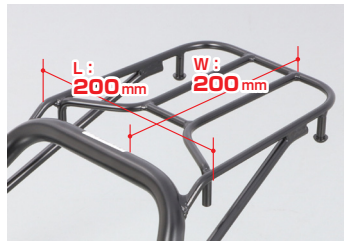

K • TOUR

GROM (JC92)

**REAR CARRIER FOR GROM (JC92)
NEWLY RELEASED!!**

ALUMINUM DRY STYLE COVER
LISTEN ON Vol.15-2

MAXIMUM LOADING CAPACITY : 9.0kg!!

Aftermarket rear box usable! For more convenient and practical use!! Helmet holder can be installed on left or right.

REAR CARRIER

| CODE | PRICE |
|--|---------|
| 80-539-14520 | ¥22,000 |
| <ul style="list-style-type: none"> ● K-TOUR BRAND ● BOLT-ON ● STEEL WITH BLACK PAINT ● MAIN PIPE : φ 22.2 ● MAX LOAD : 9.0 kg ● HOOK : 4 spots ● AFTERMARKET REAR BOX USABLE (UNTIL 30L) ● HELMET LOCK type 2 USABLE (left or right) ● INSTALLING BOLT / COLLAR incl. | |
| APPLICATION GROM (JC92) | |

※ Grab bar (80-653-14520 ¥7,800)、helmet holder (80-564-14520 ¥3,200) not usable

Helmet holder usable!

Installable on muffler side!

REAR CARRIER + FENDER LESS KIT

AFTERMARKET REAR BOX

OPTION
HELMET LOCK type 2
BLACK (L) : 503-0600100
PRICE : ¥2,400
CHROME (R) : 503-0600110
PRICE : ¥2,400