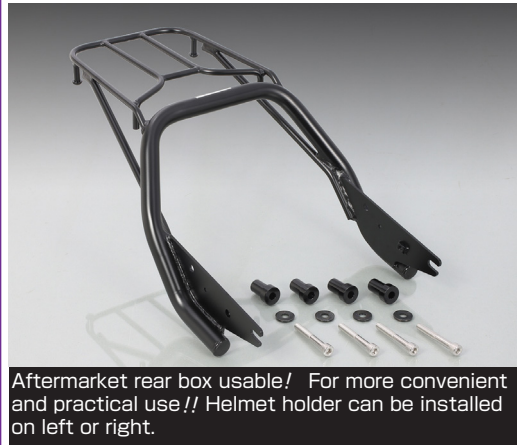

K • TOUR

GROM (JC92)

**REAR CARRIER FOR GROM (JC92)
NEWLY RELEASED!!**

ALUMINUM DRY STYLE COVER
LISTEN ON Vol.15-2

MAXIMUM LOADING CAPACITY : 9.0kg!!

Aftermarket rear box usable! For more convenient and practical use!! Helmet holder can be installed on left or right.

REAR CARRIER

| CODE | PRICE |
|--|---------|
| 80-539-14520 | ¥22,000 |
| <ul style="list-style-type: none"> ● K-TOUR BRAND ● BOLT-ON ● STEEL WITH BLACK PAINT ● MAIN PIPE : φ 22.2 ● MAX LOAD : 9.0 kg ● HOOK : 4 spots ● AFTERMARKET REAR BOX USABLE (UNTIL 30L) ● HELMET LOCK type 2 USABLE (left or right) ● INSTALLING BOLT / COLLAR incl. | |
| APPLICATION GROM (JC92) | |