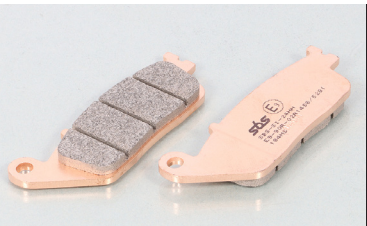

KITACO NEW PRODUCTS!!

2022

vol.21-3

SBS BRAKE PAD

HONDA, SUZUKI

CONTROLLABILITY & HIGH DURABILITY!
HIGH PERFORMANCE FOR STREET USE!
DUNK, LEAD125, SUPER CUB110 (JA59) etc.

STREET

1236

BRAKE LINING :
CERAMIC

MATRIX HOOK ADAPTED

CODE	PRICE
777-0236000	¥3,600
APPLICATION	HONDA ● FRONT DUNK (AF74/AF78), SUPER CUB 110 (JA59), DIO 110 (JF58/JK03), LEAD125 (FNo.JF45-1300001~), LEAD125 (JK12) etc.

RECENT ROAD MODEL STANDARD PAD!
FOR BOTH STREET AND SPORTS RIDING!

SKYWAVE 250/400/650, BURGMAN 400 etc.

STREET

182MS

BRAKE LINING :
SINTER

CODE	PRICE
777-0182022	¥4,200
APPLICATION	SUZUKI ● REAR SKYWAVE 250/S/LIMITED (FNo.CJ44A-100001~), SKYWAVE 250 TYPE-M (FNo.CJ45A-100001~), SKYWAVE 250 SS (FNo.CJ46A-100020~), GEMMA (FNo.CJ47A-100001~), SKYWAVE 400/S/LIMITED (FNo.CK44A-100001~), SKYWAVE 400/S/LIMITED (FNo.CK45A-100026~), BURGMAN 400 ABS (FNo.DU11A-100001~), BURGMAN 400 ABS (FNo.DU11N-100004~), SKYWAVE 650/LIMITED/LX (FNo.CP51A-100001~), SKYWAVE 650 LX (FNo.CP52A-100019~)

SILVERWING 400/600

STREET

184MS

BRAKE LINING :
SINTER

CODE	PRICE
777-0184022	¥4,200
APPLICATION	HONDA ● REAR SILVERWING 400 (FNo.NF01-100001~), SILVERWING GT400/ABS (FNo.NF03-1000001~), SILVERWING 600 (FNo.PF01-100001~), SILVERWING GT600/ABS (FNo.PF02-1000001~)