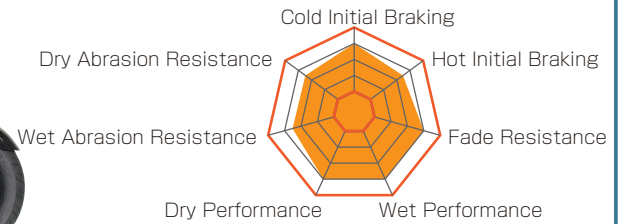

BRAKE LINING :
CERAMIC

MATRIX HOOK ADAPTED

CODE	PRICE
777-0236000	¥3,600
APPLICATION	HONDA ● FRONT DUNK (AF74/AF78), SUPER CUB 110 (JA59), DIO 110 (JF58/JK03), LEAD125 (FNo.JF45-1300001~), LEAD125 (JK12) etc.

RECENT ROAD MODEL STANDARD PAD!
FOR BOTH STREET AND SPORTS RIDING!

SKYWAVE 250/400/650, BURGMAN 400 etc.

STREET

182MS

BRAKE LINING :
SINTER

CODE	PRICE
777-0182022	¥4,200
APPLICATION	SUZUKI ● REAR SKYWAVE 250/S/LIMITED (FNo.CJ44A-100001~), SKYWAVE 250 TYPE-M (FNo.CJ45A-100001~), SKYWAVE 250 SS (FNo.CJ46A-100020~), GEMMA (FNo.CJ47A-100001~), SKYWAVE 400/S/LIMITED (FNo.CK44A-100001~), SKYWAVE 400/S/LIMITED (FNo.CK45A-100026~), BURGMAN 400 ABS (FNo.DU11A-100001~), BURGMAN 400 ABS (FNo.DU11N-100004~), SKYWAVE 650/LIMITED/LX (FNo.CP51A-100001~), SKYWAVE 650 LX (FNo.CP52A-100019~)