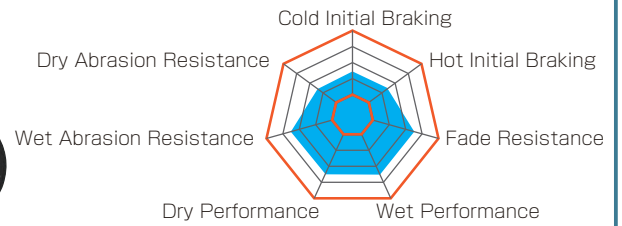

KITACO NEW PRODUCTS!!

2022

vol.21-3

SBS BRAKE PAD

HONDA, SUZUKI

CONTROLLABILITY & HIGH DURABILITY!
HIGH PERFORMANCE FOR STREET USE!
DUNK, LEAD125, SUPER CUB110 (JA59) etc.

STREET

1236

BRAKE LINING :
CERAMIC

MATRIX HOOK ADAPTED

CODE	PRICE
777-0236000	¥3,600
APPLICATION	HONDA ● FRONT DUNK (AF74/AF78), SUPER CUB 110 (JA59), DIO 110 (JF58/JK03), LEAD125 (FNo.JF45-1300001~), LEAD125 (JK12) etc.