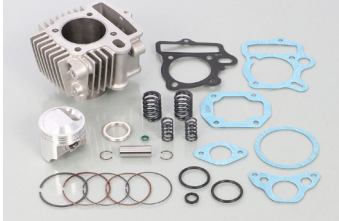

ENGINE RELATED PARTS

4 STROKE MINI

**LIGHT BIG BORE KIT
for DAX70 / CHALY 70
NEWLY RENOVATED!!**

88cc LIGHT BIG BORE KIT

CODE	PRICE
214-1015420	¥18,000
● ALUMINUM CYLINDER (CASTING SLEEVE) ● DISPLACEMENT : 88cc ● BORE: ϕ 52 ● STROKE: 41.4mm(STOCK) ● PISTON : CASTING	
APPLICATION	DAX 70 (ST70) * NOT IMPORT MODEL CHALY 70 (FNo. CF70-2000003-2999999)

**88/108cc STD TYPE2 BIG BORE KIT
 ϕ 51/52 CASTING SLEEVE CYLINDER NEWLY RENOVATED!!**

88/108cc STD TYPE2 BIG BORE KIT

88cc STD type2 BIG BORE KIT

APPLICATION	CODE	PRICE
A	214-1013202	¥44,000
B	214-1017202	¥52,000
C	214-1123202	¥58,000
● ALUMINUM CYLINDER (CASTING SLEEVE) ● DISPLACEMENT : 88cc ● BORE: ϕ 52 ● STROKE: 41.4mm(STOCK) ● PISTON : CASTING		

* Refer to below application

108cc STD type2 BIG BORE KIT

APPLICATION	CODE	PRICE
A L CRANK MODEL	214-1013225	¥74,000
B	214-1017205	¥82,000
C	214-1123205	¥90,000
● ALUMINUM CYLINDER (CASTING SLEEVE) ● DISPLACEMENT : 108cc ● BORE: ϕ 52 ● STROKE: 51.0mm(LONG) ● VALVE ASSEMBLED ● PISTON : CASTING		

* Refer to below application

APPLICATION : A

● S CRANK MODEL	
MONKEY/GORILLA	FNo. Z50J-1000001~1323946
DAX (ST50/6V)	FNo. ST50-1000001~6299999
● L CRANK MODEL	
MONKEY/GORILLA	FNo. Z50J-1323947~1510400
CHALY	FNo. CF50-1000001~2899999
DAX (ST50/6V)	FNo. ST50-6300022~6346265
CD50	FNo. CD50-1100001~1330600