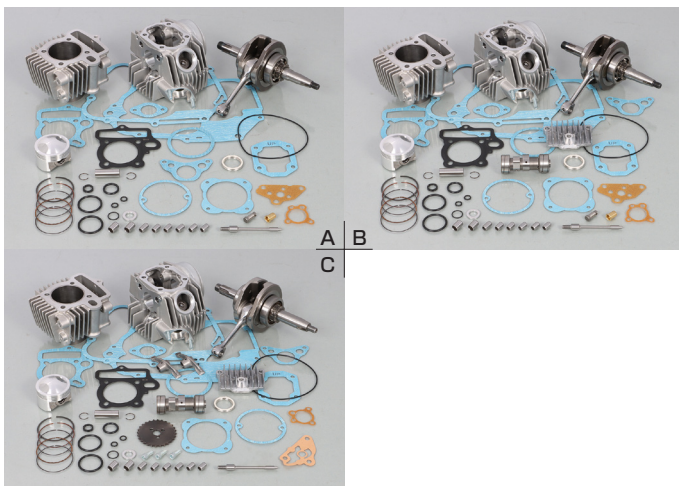

ENGINE RELATED PARTS

4 STROKE MINI

**LIGHT BIG BORE KIT
for DAX70 / CHALY 70
NEWLY RENOVATED!!**

88cc LIGHT BIG BORE KIT

CODE	PRICE
214-1015420	¥18,000
● ALUMINUM CYLINDER (CASTING SLEEVE) ● DISPLACEMENT : 88cc ● BORE: ϕ 52 ● STROKE: 41.4mm(STOCK) ● PISTON : CASTING	
APPLICATION	DAX 70 (ST70) * NOT IMPORT MODEL CHALY 70 (FNo. CF70-2000003-2999999)

**88/108cc STD TYPE2 BIG BORE KIT
 ϕ 51/52 CASTING SLEEVE CYLINDER NEWLY RENOVATED!!**

88/108cc STD TYPE2 BIG BORE KIT

88cc STD type2 BIG BORE KIT

APPLICATION	CODE	PRICE
A	214-1013202	¥44,000
B	214-1017202	¥52,000
C	214-1123202	¥58,000
● ALUMINUM CYLINDER (CASTING SLEEVE) ● DISPLACEMENT : 88cc ● BORE: ϕ 52 ● STROKE: 41.4mm(STOCK) ● PISTON : CASTING		

* Refer to below application

108cc STD type2 BIG BORE KIT

APPLICATION	CODE	PRICE
A L CRANK MODEL	214-1013225	¥74,000
B	214-1017205	¥82,000
C	214-1123205	¥90,000
● ALUMINUM CYLINDER (CASTING SLEEVE) ● DISPLACEMENT : 108cc ● BORE: ϕ 52 ● STROKE: 51.0mm(LONG) ● VALVE ASSEMBLED ● PISTON : CASTING		

* Refer to below application

APPLICATION : A

● S CRANK MODEL	
MONKEY/GORILLA	FNo. Z50J-1000001~1323946
DAX (ST50/6V)	FNo. ST50-1000001~6299999
● L CRANK MODEL	
MONKEY/GORILLA	FNo. Z50J-1323947~1510400
CHALY	FNo. CF50-1000001~2899999
DAX (ST50/6V)	FNo. ST50-6300022~6346265
CD50	FNo. CD50-1100001~1330600