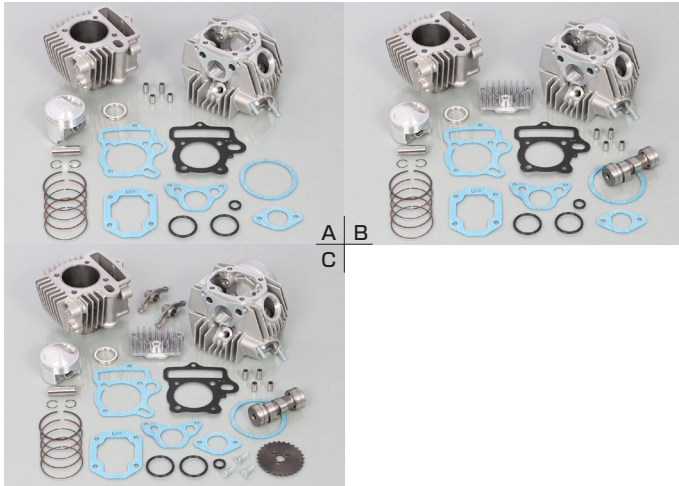

ENGINE RELATED PARTS

4 STROKE MINI

**LIGHT BIG BORE KIT
for DAX70 / CHALY 70
NEWLY RENOVATED!!**

88cc LIGHT BIG BORE KIT

CODE	PRICE
214-1015420	¥18,000
● ALUMINUM CYLINDER (CASTING SLEEVE) ● DISPLACEMENT : 88cc ● BORE: ϕ 52 ● STROKE: 41.4mm(STOCK) ● PISTON : CASTING	
APPLICATION	DAX 70 (ST70) * NOT IMPORT MODEL CHALY 70 (FNo. CF70-2000003-2999999)

**88/108cc STD TYPE2 BIG BORE KIT
 ϕ 51/52 CASTING SLEEVE CYLINDER NEWLY RENOVATED!!**

88/108cc STD TYPE2 BIG BORE KIT

88cc STD type2 BIG BORE KIT

APPLICATION	CODE	PRICE
A	214-1013202	¥44,000
B	214-1017202	¥52,000
C	214-1123202	¥58,000
● ALUMINUM CYLINDER (CASTING SLEEVE) ● DISPLACEMENT : 88cc ● BORE: ϕ 52 ● STROKE: 41.4mm(STOCK) ● PISTON : CASTING		

* Refer to below application

108cc STD type2 BIG BORE KIT

APPLICATION	CODE	PRICE
A L CRANK MODEL	214-1013225	¥74,000
B	214-1017205	¥82,000
C	214-1123205	¥90,000
● ALUMINUM CYLINDER (CASTING SLEEVE) ● DISPLACEMENT : 108cc ● BORE: ϕ 52 ● STROKE: 51.0mm(LONG) ● VALVE ASSEMBLED ● PISTON : CASTING		

* Refer to below application

APPLICATION : A

● S CRANK MODEL	
MONKEY/GORILLA	FNo. Z50J-1000001~1323946
DAX (ST50/6V)	FNo. ST50-1000001~6299999
● L CRANK MODEL	
MONKEY/GORILLA	FNo. Z50J-1323947~1510400
CHALY	FNo. CF50-1000001~2899999
DAX (ST50/6V)	FNo. ST50-6300022~6346265
CD50	FNo. CD50-1100001~1330600