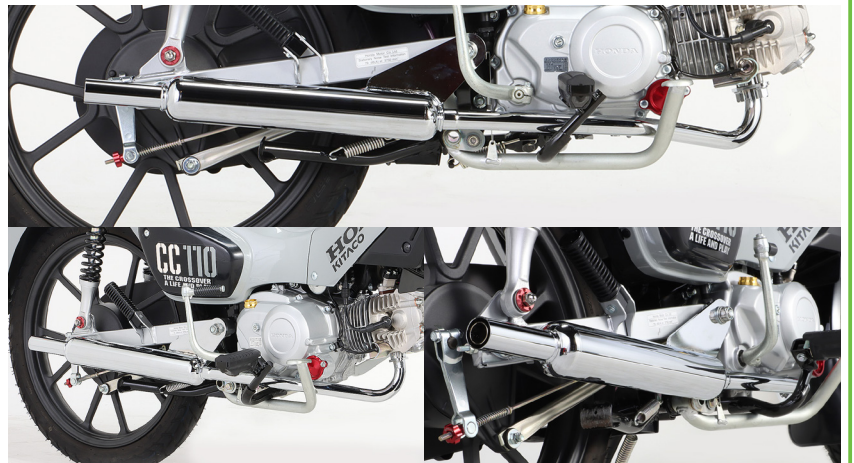

EXHAUST RELATED PARTS

SUPER CUB 110 (JA59), CROSS CUB 110 (JA60)

MINI CABTON MUFFLER

**CLASSICAL STYLE!  
MINI CABTON MUFFLER  
NEWLY RELEASED!**

Classical thin style silencer.

MINI CABTON MUFFLER

CODE	PRICE
543-1456800 <a href="#">CLICK</a>	¥33,000

- EXHAUST PIPE : STEEL WITH CHROME
- SILENCER : STEEL WITH CHROME
- CATALIZER BUILT-IN

APPLICATION SUPER CUB 110 (JA59)、CROSS CUB 110 (JA60) etc.

※ Exhaust muffler gasket H-06 (CODE : 70-963-11006/ sold separately) is required.

HANDLE RELATED PARTS

DAX125

**CLEAR BAR END CAP  
NEWLY RELEASED!**

For protection and dress-up handle bar. A unique bar end cap that uses clear resin and features the KITACO logo on the bottom.

CLEAR BAR END CAP

COLOR	CODE	PRICE
RED	506-1320020 <a href="#">CLICK</a>	¥2,800
BLACK	506-1320050 <a href="#">CLICK</a>	
WHITE	506-1320080 <a href="#">CLICK</a>	

- FOR STOCK HANDLE BAR
- RESIN
- SIZE / O.D. : 30mm
- LENGTH : 20.5mm
- SOLD IN PAIRS