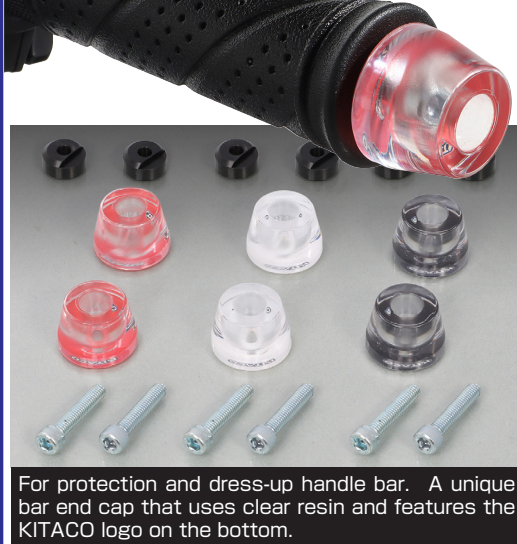

- EXHAUST PIPE : STEEL WITH CHROME
- SILENCER : STEEL WITH CHROME
- CATALIZER BUILT-IN

APPLICATION SUPER CUB 110 (JA59)、CROSS CUB 110 (JA60) etc.

※ Exhaust muffler gasket H-06 (CODE : 70-963-11006/ sold separately) is required.

HANDLE RELATED PARTS

DAX125

**CLEAR BAR END CAP  
NEWLY RELEASED!**

For protection and dress-up handle bar. A unique bar end cap that uses clear resin and features the KITACO logo on the bottom.

CLEAR BAR END CAP

COLOR	CODE	PRICE
RED	506-1320020 <a href="#">CLICK</a>	¥2,800
BLACK	506-1320050 <a href="#">CLICK</a>	
WHITE	506-1320080 <a href="#">CLICK</a>	

- FOR STOCK HANDLE BAR
- RESIN
- SIZE / O.D. : 30mm
- LENGTH : 20.5mm
- SOLD IN PAIRS