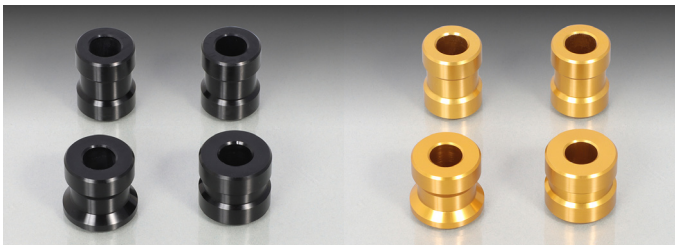

STEERING / FRONT, REAR END RELATED PARTS

MONKEY125, GROM, CT125 • HUNTER CUB

**LIGHTWEIGHT ALUMINUM
AXLE COLLARS!
FOR REDUCING
THE LOAD UNDER SPRING!!**

Lightweight as well as dress-up with aluminum machined axle collars with alumite finish!

AXLE COLLAR SET (MONKEY125)

COLOR	CODE	PRICE
BLACK	093-1300250	¥3,300
GOLD	093-1300270	

● FRONT / REAR AS A SET ● ALUMINUM MACHINED ● ALUMITE FINISH ● WEIGHT / FRONT : 20.7g (STOCK : 68.75g ea.), REAR (RIGHT) : 19.5g (STOCK : 56.19g), REAR (LEFT) : 25.4g (STOCK : 73.63g)

APPLICATION | MONKEY 125 (JB02/JB03)

* TOTAL WEIGHT : 86.3g (STOCK WEIGHT : 267.3g)

AXLE COLLAR SET (GROM '13)

COLOR	CODE	PRICE
BLACK	093-1432250	¥3,200
GOLD	093-1432270	

● FRONT / REAR AS A SET ● ALUMINUM MACHINED ● ALUMITE FINISH ● WEIGHT / FRONT : 20.7g (STOCK : 68.75g ea.), REAR (RIGHT) : 25.2g (STOCK : 70.95g), REAR (LEFT) : 28.1g (STOCK : 78.02g)

APPLICATION | GROM (JC61/JC75)

* TOTAL WEIGHT : 94.7g (STOCK WEIGHT : 286.5g)

AXLE COLLAR SET (GROM '21)

COLOR	CODE	PRICE
BLACK	093-1452250	¥3,000
GOLD	093-1452270	¥3,200

● FRONT / REAR AS A SET ● ALUMINUM MACHINED ● ALUMITE FINISH ● WEIGHT / FRONT : 20.7g (STOCK : 68.75g ea.), REAR (RIGHT) : 19.6g (STOCK : 55.88g), REAR (LEFT) : 28.1g (STOCK : 78.02g)