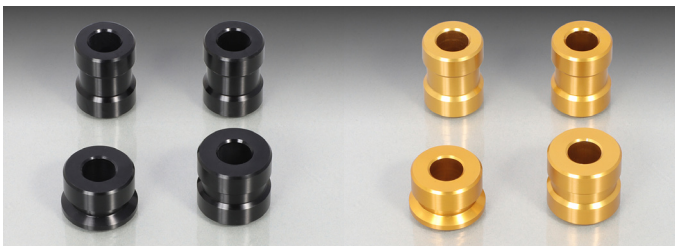

STEERING / FRONT, REAR END RELATED PARTS

MONKEY125, GROM, CT125 • HUNTER CUB

**LIGHTWEIGHT ALUMINUM
AXLE COLLARS!
FOR REDUCING
THE LOAD UNDER SPRING!!**

Lightweight as well as dress-up with aluminum machined axle collars with alumite finish!

AXLE COLLAR SET (MONKEY125)

COLOR	CODE	PRICE
BLACK	093-1300250	¥3,300
GOLD	093-1300270	

● FRONT / REAR AS A SET ● ALUMINUM MACHINED ● ALUMITE FINISH ● WEIGHT / FRONT : 20.7g (STOCK : 68.75g ea.), REAR (RIGHT) : 19.5g (STOCK : 56.19g), REAR (LEFT) : 25.4g (STOCK : 73.63g)

APPLICATION | MONKEY 125 (JB02/JB03)

* TOTAL WEIGHT : 86.3g (STOCK WEIGHT : 267.3g)

AXLE COLLAR SET (GROM '13)

COLOR	CODE	PRICE
BLACK	093-1432250	¥3,200
GOLD	093-1432270	

● FRONT / REAR AS A SET ● ALUMINUM MACHINED ● ALUMITE FINISH ● WEIGHT / FRONT : 20.7g (STOCK : 68.75g ea.), REAR (RIGHT) : 25.2g (STOCK : 70.95g), REAR (LEFT) : 28.1g (STOCK : 78.02g)

APPLICATION | GROM (JC61/JC75)

* TOTAL WEIGHT : 94.7g (STOCK WEIGHT : 286.5g)

AXLE COLLAR SET (GROM '21)

COLOR	CODE	PRICE
BLACK	093-1452250	¥3,000
GOLD	093-1452270	¥3,200

● FRONT / REAR AS A SET ● ALUMINUM MACHINED ● ALUMITE FINISH ● WEIGHT / FRONT : 20.7g (STOCK : 68.75g ea.), REAR (RIGHT) : 19.6g (STOCK : 55.88g), REAR (LEFT) : 28.1g (STOCK : 78.02g)