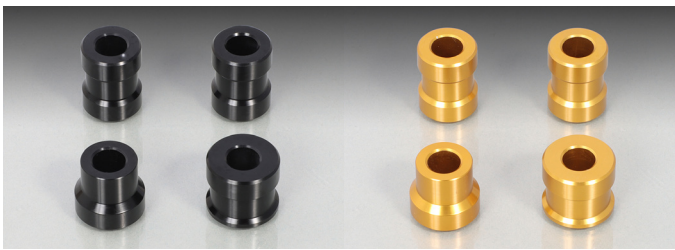

STEERING / FRONT, REAR END RELATED PARTS

MONKEY125, GROM, CT125 • HUNTER CUB

**LIGHTWEIGHT ALUMINUM
AXLE COLLARS!
FOR REDUCING
THE LOAD UNDER SPRING!!**

Lightweight as well as dress-up with aluminum machined axle collars with alumite finish!

AXLE COLLAR SET (MONKEY125)

COLOR	CODE	PRICE
BLACK	093-1300250	¥3,300
GOLD	093-1300270	

● FRONT / REAR AS A SET ● ALUMINUM MACHINED ● ALUMITE FINISH ● WEIGHT / FRONT : 20.7g (STOCK : 68.75g ea.), REAR (RIGHT) : 19.5g (STOCK : 56.19g), REAR (LEFT) : 25.4g (STOCK : 73.63g)

APPLICATION | MONKEY 125 (JB02/JB03)

* TOTAL WEIGHT : 86.3g (STOCK WEIGHT : 267.3g)

AXLE COLLAR SET (GROM '13)

COLOR	CODE	PRICE
BLACK	093-1432250	¥3,200
GOLD	093-1432270	

● FRONT / REAR AS A SET ● ALUMINUM MACHINED ● ALUMITE FINISH ● WEIGHT / FRONT : 20.7g (STOCK : 68.75g ea.), REAR (RIGHT) : 25.2g (STOCK : 70.95g), REAR (LEFT) : 28.1g (STOCK : 78.02g)

APPLICATION | GROM (JC61/JC75)

* TOTAL WEIGHT : 94.7g (STOCK WEIGHT : 286.5g)

AXLE COLLAR SET (GROM '21)

COLOR	CODE	PRICE
BLACK	093-1452250	¥3,000
GOLD	093-1452270	¥3,200

● FRONT / REAR AS A SET ● ALUMINUM MACHINED ● ALUMITE FINISH ● WEIGHT / FRONT : 20.7g (STOCK : 68.75g ea.), REAR (RIGHT) : 19.6g (STOCK : 55.88g), REAR (LEFT) : 28.1g (STOCK : 78.02g)