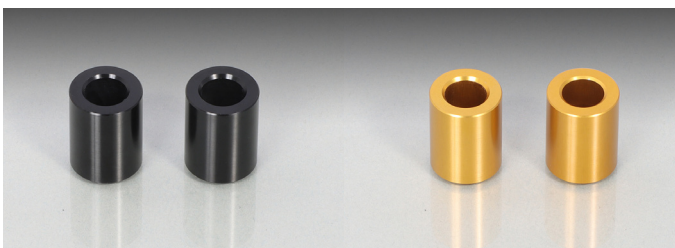

STEERING / FRONT, REAR END RELATED PARTS

MONKEY125, GROM, CT125 • HUNTER CUB

**LIGHTWEIGHT ALUMINUM
AXLE COLLARS!
FOR REDUCING
THE LOAD UNDER SPRING!!**

Lightweight as well as dress-up with aluminum machined axle collars with alumite finish!

AXLE COLLAR SET (MONKEY125)

COLOR	CODE	PRICE
BLACK	093-1300250	¥3,300
GOLD	093-1300270	

● FRONT / REAR AS A SET ● ALUMINUM MACHINED ● ALUMITE FINISH ● WEIGHT / FRONT : 20.7g (STOCK : 68.75g ea.), REAR (RIGHT) : 19.5g (STOCK : 56.19g), REAR (LEFT) : 25.4g (STOCK : 73.63g)

APPLICATION | MONKEY 125 (JB02/JB03)

* TOTAL WEIGHT : 86.3g (STOCK WEIGHT : 267.3g)

AXLE COLLAR SET (GROM '13)

COLOR	CODE	PRICE
BLACK	093-1432250	¥3,200
GOLD	093-1432270	

● FRONT / REAR AS A SET ● ALUMINUM MACHINED ● ALUMITE FINISH ● WEIGHT / FRONT : 20.7g (STOCK : 68.75g ea.), REAR (RIGHT) : 25.2g (STOCK : 70.95g), REAR (LEFT) : 28.1g (STOCK : 78.02g)

APPLICATION | GROM (JC61/JC75)

* TOTAL WEIGHT : 94.7g (STOCK WEIGHT : 286.5g)

AXLE COLLAR SET (GROM '21)

COLOR	CODE	PRICE
BLACK	093-1452250	¥3,000
GOLD	093-1452270	¥3,200

● FRONT / REAR AS A SET ● ALUMINUM MACHINED ● ALUMITE FINISH ● WEIGHT / FRONT : 20.7g (STOCK : 68.75g ea.), REAR (RIGHT) : 19.6g (STOCK : 55.88g), REAR (LEFT) : 28.1g (STOCK : 78.02g)