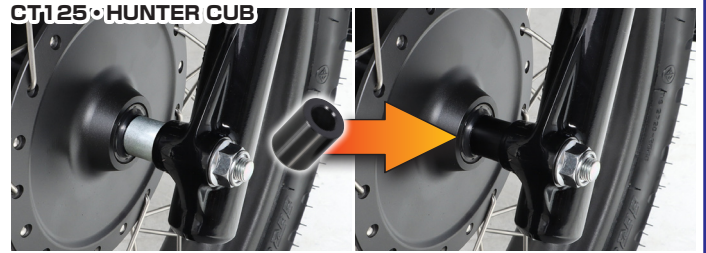

STEERING / FRONT, REAR END RELATED PARTS

MONKEY125, GROM, CT125 • HUNTER CUB

**LIGHTWEIGHT ALUMINUM
AXLE COLLARS!
FOR REDUCING
THE LOAD UNDER SPRING!!**

Lightweight as well as dress-up with aluminum machined axle collars with alumite finish!

AXLE COLLAR SET (MONKEY125)

COLOR	CODE	PRICE
BLACK	093-1300250	¥3,300
GOLD	093-1300270	

● FRONT / REAR AS A SET ● ALUMINUM MACHINED ● ALUMITE FINISH ● WEIGHT / FRONT : 20.7g (STOCK : 68.75g ea.), REAR (RIGHT) : 19.5g (STOCK : 56.19g), REAR (LEFT) : 25.4g (STOCK : 73.63g)

APPLICATION | MONKEY 125 (JB02/JB03)

* TOTAL WEIGHT : 86.3g (STOCK WEIGHT : 267.3g)

AXLE COLLAR SET (GROM '13)

COLOR	CODE	PRICE
BLACK	093-1432250	¥3,200
GOLD	093-1432270	

● FRONT / REAR AS A SET ● ALUMINUM MACHINED ● ALUMITE FINISH ● WEIGHT / FRONT : 20.7g (STOCK : 68.75g ea.), REAR (RIGHT) : 25.2g (STOCK : 70.95g), REAR (LEFT) : 28.1g (STOCK : 78.02g)

APPLICATION | GROM (JC61/JC75)

* TOTAL WEIGHT : 94.7g (STOCK WEIGHT : 286.5g)

AXLE COLLAR SET (GROM '21)

COLOR	CODE	PRICE
BLACK	093-1452250	¥3,000
GOLD	093-1452270	¥3,200

● FRONT / REAR AS A SET ● ALUMINUM MACHINED ● ALUMITE FINISH ● WEIGHT / FRONT : 20.7g (STOCK : 68.75g ea.), REAR (RIGHT) : 19.6g (STOCK : 55.88g), REAR (LEFT) : 28.1g (STOCK : 78.02g)