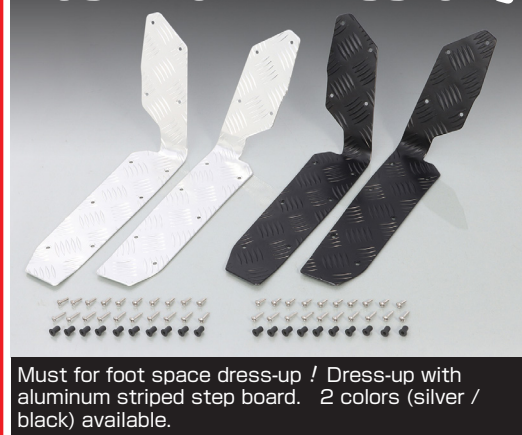

ADV160

**DRESS-UP PARTS
FOR ADV160
NEWLY RELEASED !!**
第1弾!!

MUST FOR DRESS-UP!

Must for foot space dress-up ! Dress-up with aluminum striped step board. 2 colors (silver / black) available.

ALUMINUM STEP BOARD

COLOR	CODE	PRICE
BLACK	538-1461050	¥23,000
SILVER	538-1461060	¥22,000

● BOLT-ON ● ALUMINUM STRIPED BOARD ● ALUMITE FINISH
● INSTALLING BOLT / WELL NUT INCL. ● SOLD IN PAIRS

APPLICATION	ADV160 (KF54)
-------------	---------------