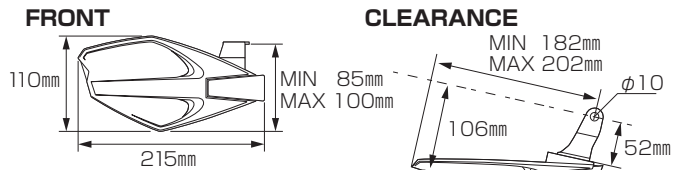

A knuckle cover that protects your hands from flying stones and wind while riding.

ACCESSORY RELATED PARTS

HONDA