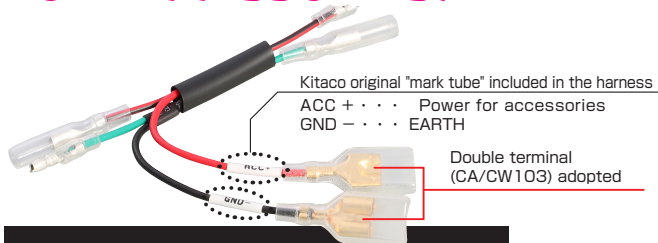

EASY! TAKE OUT POWER
FOR ACCESSORIES!

POWER SUPPLY EXTRACT HARNESS (HONDA Type-9)

Just connect with vehicle coupler to take power for accessories such as mobile battery etc.

CODE	PRICE
756-9000180 CLICK	¥1,000
● FROM : TERMINAL INSIDE HEADLIGHT MARK TUBE incl. ● KITACO ORIGINAL ● SOLD EACH	
APPLICATION	GB350/S (NC59)

* TERMINALS ARE CA/CB103(HONDA) FEMALE
K·CON TERMINAL SET (CA/CB103 / HONDA) 0900-755-01000
● MALE / FEMALE TERMINAL . . . 5 ea.
MALE / FEMALE SLEEVE . . . 5 ea.