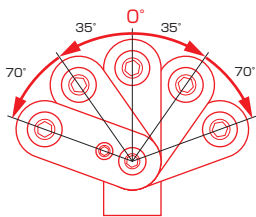

HANDLE RELATED PARTS

MONKEY125, CT125 · HUNTER CUB

VALIABLE TYPE
MULTIPURPOSE BAR!

Multipurpose bar that can be changed in 5 steps (35°).

MULTIPURPOSE BAR (VARIABLE TYPE)

CODE	PRICE
80-638-13000	¥4,400
<ul style="list-style-type: none"> ● K-TOUR BRAND ● BOLT-ON ● TIGHTENS WITH UPPER HOLDER ● φ 22.2 STEEL WITH BLACK ● CLAMP AREA : 120mm ● MAX LOAD : 500g ● CAP BOLT, COLLAR, WASHERS INCL. 	
APPLICATION	CT125 · HUNTER (JA55/JA65), GROM (JC61/JC75/JC92), MONKEY125 (JB02/JB03), DAX125 (JB04), CB250R (MC52) etc.

CT125-HUNTER CUB

GROM (JC92)

CB250R

DAX125

Angle adjustment of 35° forward and backward based on 0° is possible.