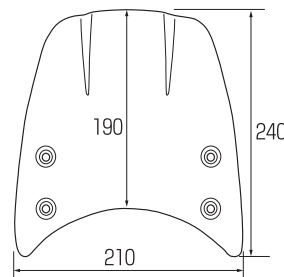

AERO VISOR

CODE	PRICE
670-1870100	¥9,000
● BOLT-ON ● SCREEN : POLYCARBONATE / DARK SMOKE ● STAY : STEEL WITH BLACK ● INSTALLING BOLT / COLLAR incl. ● SOLD AS A SET	
APPLICATION	CL250 (MC57)

※ There are some scratches and stains due to the material characteristics of the visor body and the manufacturing process.

● SIZE (mm)