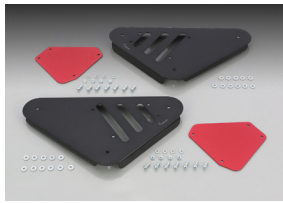

GROM RECOMMENDED PARTS

GROM (JC92)

SIDE COVER SET

COLOR	CODE	PRICE
BLACK / RED	615-1452020 CLICK	¥15,000
BLACK / SILVER	615-1452060 CLICK	
BLACK / GOLD	615-1452070 CLICK	
GUN-METALLIC / RED	615-1452120 CLICK	
GUN-METALLIC / SILVER	615-1452160 CLICK	
GUN-METALLIC / GOLD	615-1452170 CLICK	

- ALUMINUM ● ALUMITE FINISH ● 2-PIECE CONSTRUCTION ● INSTALLING BOLT INCL. ● SOLD IN PAIRS

AERO VISOR

CODE	PRICE
670-1452100 CLICK	¥14,000

- STAY : STEEL WITH BLACK ● SCREEN : POLYCARBONATE SMOKE
- SIZE : H 250 mm X W 250mm ● HEIGHT ADJUSTMENT : 2-STEP
- ANGLE ADJUSTMENT : 15° ● INSTALLING BOLT, WELNUT INCL.

SMOKE WINKER LENS SET

TYPE	CODE	PRICE
FRONT	807-1432210 CLICK	¥2,400
REAR	807-1432110 CLICK	¥2,200

- STOCK WINKER LENS EXCHANGE TYPE ● SOLD IN PAIRS
- FRONT : 12V21/5W AMBER BULB INCL. REAR : 12V21W AMBER BULB INCL.

- 12" WHEEL RECOMMENDED ● RIM LINE WIDTH : 3mm ● ALPHABET, NUMBER & SYMBOL CHARACTERS INCL. ● USES EXTERIOR WEATHERPROOF MATERIAL
- 2 IN A SET