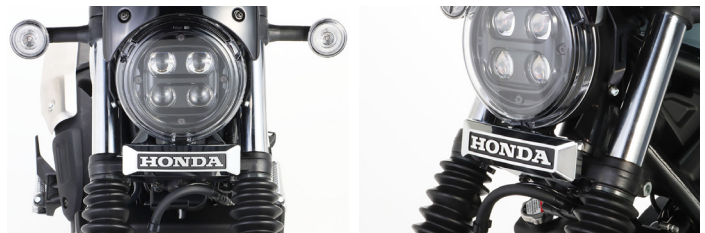

BODY RELATED PARTS

DAX125, CL250, CT125·HUNTER CUB, GB350/S

4 TYPE OF FRONT EMBLEM KIT NEWLY RELEASED!

DAX125!

Installs HONDA emblem under head light for dress-up !

Relocate the horn.

With the emblem installed, the horn will be relocated from the lower right side of the headlight to the left side.

CL250!

Installs HONDA emblem under head light for dress-up !

CT125 · HUNTER CUB!

Installs HONDA emblem under head light for dress-up !

GB350/S!

Installs HONDA emblem under head light for dress-up !

FRONT EMBLEM KIT

| CODE | PRICE |
|--|--------|
| 799-1320000 | ¥9,000 |
| ● BOLT-ON ● HONDA EMBLEM INCL. ● STAY : STEEL WITH BLACK | |
| APPLICATION DAX125 (JBO4) | |

FRONT EMBLEM KIT

| CODE | PRICE |
|--|--------|
| 799-1870000 | ¥7,800 |
| ● BOLT-ON ● HONDA EMBLEM INCL. ● STAY : STEEL WITH BLACK | |
| APPLICATION CL250 (MC57) | |