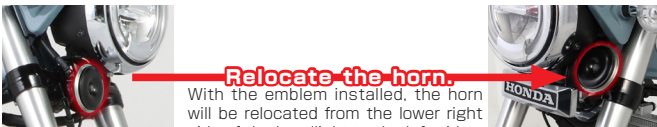

BODY RELATED PARTS

DAX125, CL250, CT125·HUNTER CUB, GB350/S

4 TYPE OF FRONT EMBLEM KIT NEWLY RELEASED!

DAX125!

Installs HONDA emblem under head light for dress-up !

Relocate the horn.

With the emblem installed, the horn will be relocated from the lower right side of the headlight to the left side.

CL250!

Installs HONDA emblem under head light for dress-up !

CT125 · HUNTER CUB!

Installs HONDA emblem under head light for dress-up !

GB350/S!

Installs HONDA emblem under head light for dress-up !

FRONT EMBLEM KIT