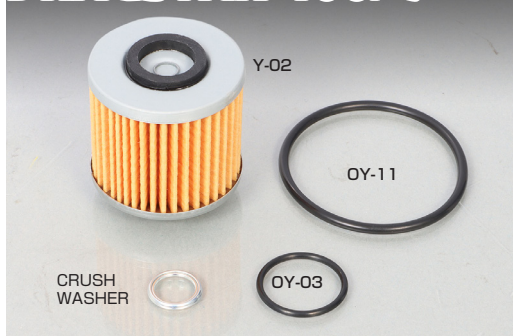

DRAGSTAR 400/C etc.