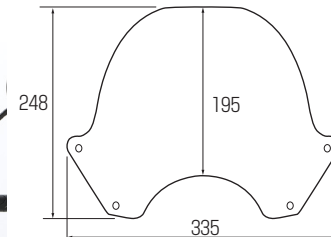

● SIZE (mm)

Aero visor to reduce the wind that hits rider's body.