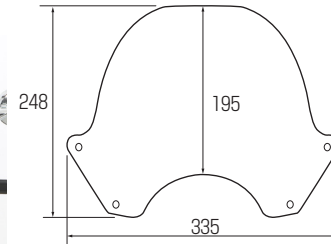

AERO VISOR

CODE	PRICE
670-1424100	¥8,000

- BOLT-ON ● SCREEN : POLYCARBONATE WITH SMOKE
- STAY : STEEL WITH BLACK ● INSTALLING BOLT / WELL NUT INCL.
- SOLD AS A SET

APPLICATION SUPER CUB 110 (JA07) * SUPER CUB110 PRO (JA07) unusable

* There are some scratches and stains due to the material characteristics of the visor body and the manufacturing process.

● SIZE (mm)

Aero visor to reduce the wind that hits rider's body.