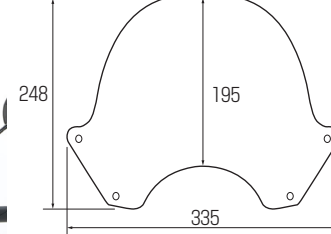

AERO VISOR

CODE	PRICE
670-1439100	¥8,000

- BOLT-ON ● SCREEN : POLYCARBONATE WITH SMOKE
- STAY : STEEL WITH BLACK ● INSTALLING BOLT / WELL NUT INCL.
- SOLD AS A SET

APPLICATION SUPER CUB 110 (JA44)

* There are some scratches and stains due to the material characteristics of the visor body and the manufacturing process.

● SIZE (mm)

Aero visor to reduce the wind that hits rider's body.