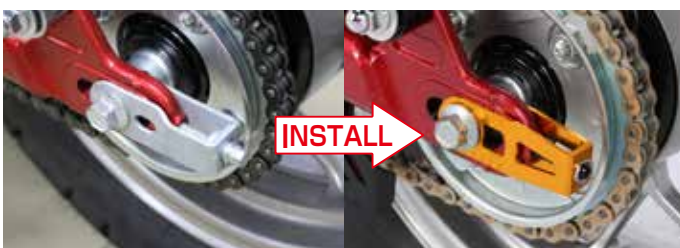

\* STOCK / UP MUFFLER NOT USABLE

**COMING SOON!!**  
**SWORD DOWN MUFFLER**  
543-1300000 ¥48,000

**ONE-POINT ACCENT WITH  
ALUMITE FINISH!!**

Smart & cool dress-up! Aluminum machined chain adjuster newly released!!

**ALUMINUM CHAIN ADJUSTER**

COLOR	CODE	PRICE
RED	<a href="#">519-1300920</a>	¥6,800
BLACK	<a href="#">519-1300950</a>	
SILVER	<a href="#">519-1300960</a>	
GOLD	<a href="#">519-1300970</a>	
<ul style="list-style-type: none"> <li>● FOR STOCK SWING ARM ● ALUMINUM MACHINED</li> <li>● ALUMITE FINISH ● SOLD IN PAIRS</li> </ul>		
APPLICATION   MONKY 125 (JB02)		