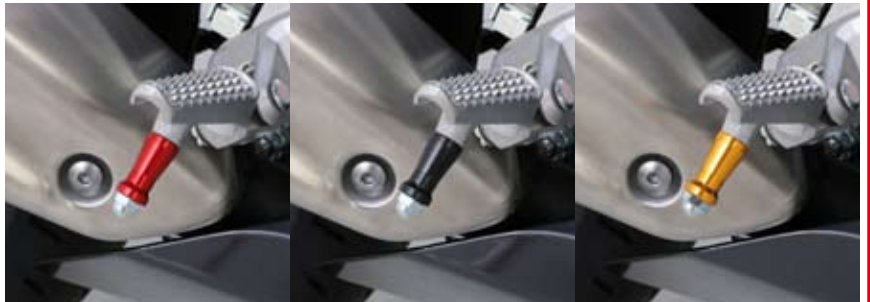

CBR250RR ('17)

DRESS-UP WITH ALUMINUM MACHINED!

Just exchanges with stock resin pivot cap.
 Easy installing !!

IMAGE (MUFFLER SIDE)

FRAME CAP

COLOR	CODE	PRICE
RED	588-1840120	¥3,800
BLACK	588-1840150	
SILVER	588-1840160	
GOLD	588-1840170	
● ALUMINUM MACHINED ● ALUMITE FINISH ● SOLD IN PAIRS ● RIGHT / LEFT IN COMMON ● O-RING INCLUDED		
APPLICATION		CBR250RR (MC51)

DRESS-UP BANK SENSOR!

One-point accent on bank sensor of step end.

IMAGE (MUFFLER SIDE)

BANK SENSOR COLLAR

COLOR	CODE	PRICE
RED	516-1840020	¥1,000
MATTE BLACK	516-1840050	
GOLD	516-1840070	
● ALUMINUM MACHINED ● ALUMITE FINISH ● SOLD IN PAIRS		
APPLICATION		CBR250RR (MC51)

※ Installing bolt reusable.