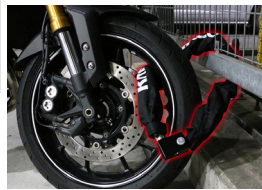

**ULTRA ROBOT ARM LOCK (TDZ SERIES)**

TYPE	CODE	PRICE
TDZ-10	<u>880-0818100</u>	¥95,000
<ul style="list-style-type: none"> <li>● SPECIAL ALLOY STEEL ADAPTED ● 50t HYDRAULIC CUTTER BREAKING TEST PASSED</li> <li>● WEIGHT : 17.5kg ● LENGTH : 2,300mm ● ARM SIZE : 28 mm sq. ● END SHAFT : φ 32 × 290mm</li> <li>● KEY LOCK UNITED (ABLOY SENTRY ADAPTED) ● KITACO PROTECTION LEVEL : <b>100</b></li> <li>● PROTECTION COVER (SYNTHETIC LEATHER) ● 2 KEYS INCLUDED (SPARE KEY INCLUDED)</li> </ul>		

Same cover of TDZ-12 is newly released

TYPE	CODE	PRICE
TDZ-12	<u>880-0818120</u>	¥120,000
<ul style="list-style-type: none"> <li>● SPECIAL ALLOY STEEL ADAPTED ● 70t HYDRAULIC CUTTER BREAKING TEST PASSED</li> <li>● WEIGHT : 22.6kg ● LENGTH : 2,300mm ● ARM SIZE : 32mm sq. ● END SHAFT : φ 34 × 340mm</li> <li>● KEY LOCK UNITED (ABLOY SENTRY ADAPTED) ● KITACO PROTECTION LEVEL : <b>150</b></li> <li>● PROTECTION COVER (SYNTHETIC LEATHER) ● 2 KEYS INCLUDED (SPARE KEY INCLUDED)</li> </ul>		

**ULTRA ROBOT ARM LOCK (HDR-L2010)**

The most lightweight model with high tensile aluminum alloy steel.

TYPE	CODE	PRICE
HDR-L2010	<u>880-0817100</u>	¥38,000
<ul style="list-style-type: none"> <li>● HIGH TENSILE ALUMINUM ALLOY STEEL ● WEIGHT : 2.5kg ● LENGTH : 950mm ● ARM SIZE : 20mm sq.</li> <li>● KEY LOCK UNITED (ABLOY SENTRY ADAPTED) ● PROTECTION COVER (SYNTHETIC LEATHER)</li> <li>● 2 KEYS INCLUDED (SPARE KEY INCLUDED)</li> </ul>		