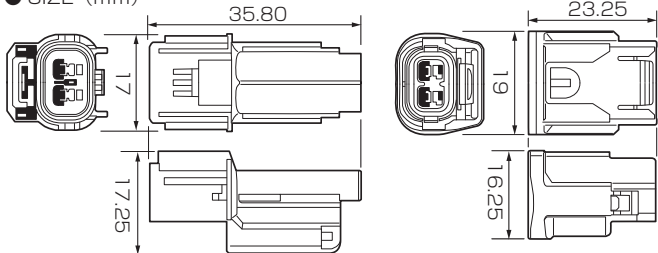

K · CON

**CONNECTOR SET FOR REMOVING /
INSTALLING PARTS SMOOTHLY !!**

PHOTO:0900-755-02078

PHOTO:0900-755-02079

By converting the terminal of aftermarket general-purpose license lamp to a dedicated connector, it can be installed smartly and easily.

● SIZE (mm)

CONNECTOR SET (for LICENSE LAMP)

TYPE	CODE	PRICE
MALE	0900-755-02078	¥440
FEMALE	0900-755-02079	

- FOR LICENSE LAMP ● 2P HX WATERPROOF CONNECTOR
- COLOR : BLACK ● COMPATIBLE WIRE : AV0.3 or AVS0.3 ~ 0.5
- ALLOWABLE CURRENT : 5A (WIRE : AVS0.5)
- INCLUDES : CONNECTOR, TERMINAL × 2 & WIRE SEAL × 2