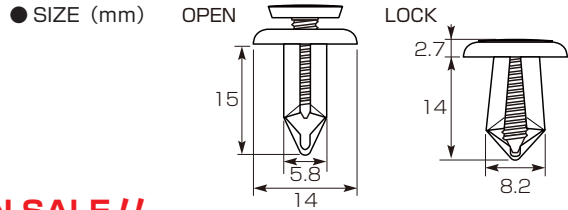

**K • CON**

**SCRIVET HONDA type  
 NEWLY RELEASED!!**

Resin rivets to fasten panel by expanding

**SCRIVET (HONDA type)**

CODE	PRICE
0900-005-04010	¥ 360

- $\phi$  6 ● COMPATIBLE PLATE THICKNESS : 3.5 ~ 5 mm
- COMPATIBLE GENUINE NUMBER : 90683-GR1-003
- 3 IN A SET

※ Make sure of the size before purchase. ※ Reusable with + - driver easily.

**NOW ON SALE!!**

**SCRIVET (SUZUKI type)**

PRICE : ¥300  
 CODE : 0900-005-04020  
 COMPATIBLE GENUINE  
 NUMBER (SUZUKI)  
 09409-06313-000