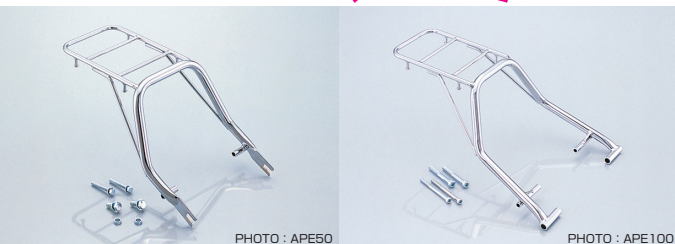

NOW ON SALE !! STAINLESS MESH BRAKE HOSE SET ¥ 7,800

● FOR FRONT
STAINLESS STEEL BANJO
CODE : 773-4030100

* Brake fluid is not included (sold separately)

K • TOUR

**REVIVED IN RESPONSE TO
A LOT OF REQUEST!**

PHOTO : APE50

PHOTO : APE100

Kitaco rear carriers revised from K-TOUR BRAND

APE 50/100

REAR CARRIER (APE50)

CODE	PRICE
80-539-11220	¥8,800

● BOLT-ON ● STEEL ● CHROME FINISH ● CARRIER SIZE : L 200mm W 130mm ● MAX LOAD : 3kg ● HOOK : 4 QTY
● INSTALLING BOLT INCLUDED ● STOCK REAR FENDER, KITACO REAR FENDER USEABLE ● STOCK SEAT, KITACO TRACKER SEAT USEABLE