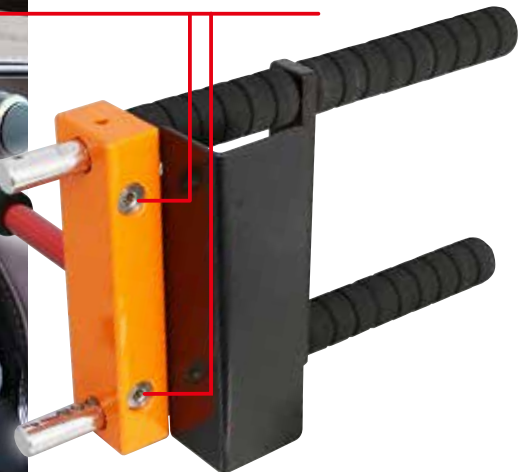

HANDLE LOCK DX (Deluxe)

**RECOMMENDED
FOR WIDER TYPE
VEHICLE LIKE LEXUS !!**

LEXUS LS500