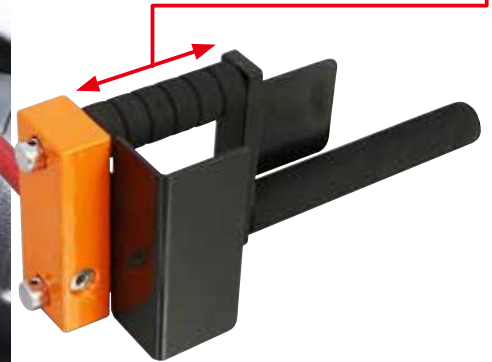

HANDLE LOCK STD

**RECOMMENDED FOR ONE-BOX,
PASSENGER CAR & TRUCK!!**

TOYOTA HIACE

Aluminum material is adapted for upper side of steering wheel.

2 shackles for deluxe type for more protection