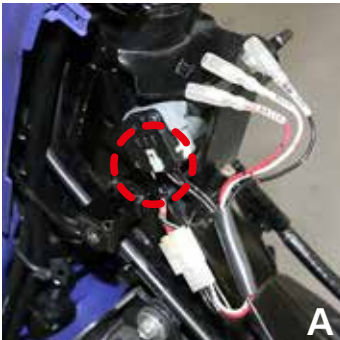

**KITACO ORIGINAL MARK TUBE STAMPED**

Kitaco original mark is stamped on all the harness on power supply extract kit for easy installation.

Just insert in 3P coupler!

Installs the USB supply inside the right side leg shield.

**Simple! Easy! Power Supply  
Extract Harness!!**

To prepare battery supply for cell phone, and etc. /  
Just insert between coupler to get ACC⊕, earth⊖.

SUPER CUB 110 (JA07)

SUPER CUB 50 (AA09)

Just insert in 3P coupler of key cylinder