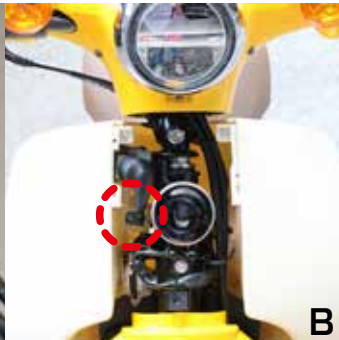

**KITACO ORIGINAL MARK TUBE STAMPED**

Kitaco original mark is stamped on all the harness on power supply extract kit for easy installation.

Just insert in 3P coupler!

Installs the USB supply inside the right side leg shield.

**Simple! Easy! Power Supply  
Extract Harness!!**

To prepare battery supply for cell phone, and etc. /  
Just insert between coupler to get ACC⊕, earth⊖.

SUPER CUB 110 (JA07)

SUPER CUB 50 (AA09)

Just insert in 3P coupler of key cylinder

Just insert in 4P coupler of key cylinder

**POWER SUPPLY EXTRACT HARNESS**

TYPE	CODE	PRICE
A	756-1424900	¥1,200
	APPLICATION	SUPER CUB 110 (JA07), SUPER CUB 110 STANDARD (JA10), SUPER CUB 50 STANDARD (AA04) * SUPER CUB 110 PRO (JA10), CROSS CUB (JA10), SUPER CUB 50 PRO (AA04) not usable as coupler is different.
B	756-1436900	¥800
	APPLICATION	SUPER CUB 50 (FN0.AA09-1000001 ~) SUPER CUB 110 (FN0.JA44-1000001 ~) SUPER CUB 50 PRO (FN0.AA04-3000001 ~) SUPER CUB 110 PRO (FN0.JA10-1100001 ~) CROSS CUB (FN0.JA10-4000001 ~) * SUPER CUB50 STANDARD (AA04), SUPER CUB 110 STANDARD (JA10) not usable as coupler is different