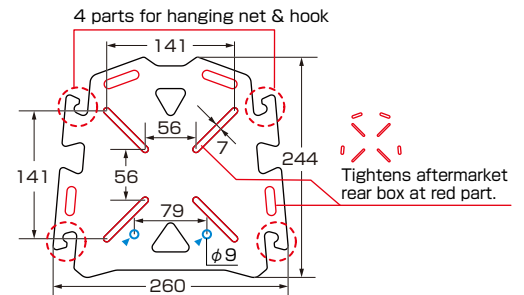

ADDRESS 110

ALUMINUM BILLET REAR CARRIER!

Plate type rear carrier with a lot of hooks for nets & ropes for baggage.

Tightens aftermarket box with net

Installing aftermarket rear box

IMAGE PHOTO : FOR PCX

MULTI BILLET REAR CARRIER

COLOR	CODE	PRICE
SILVER	<u>659-2420000</u>	¥ 11,000
BLACK	<u>659-2420010</u>	¥ 12,000

● ALUMINUM ● ALUMITE FINISH ● AFTERMARKET REAR BOX USABLE
● MAX LOAD : 5.0 kg OR LESS

APPLICATION	ADDRESS110 (4st / CE47A)
-------------	--------------------------

Direct brake feeling and durability!

IMAGE PHOTO

SUPER TEFLON STAINLESS STEEL MESH BRAKE HOSE

CODE	PRICE
<u>773-2420100</u>	¥ 7,800

● FOR FRONT ● STAINLESS STEEL BANJO BOLT, SEALING WASHER INCLUDED ● FITTING : B × 2 ● HOSE LENGTH : 790 mm ※1