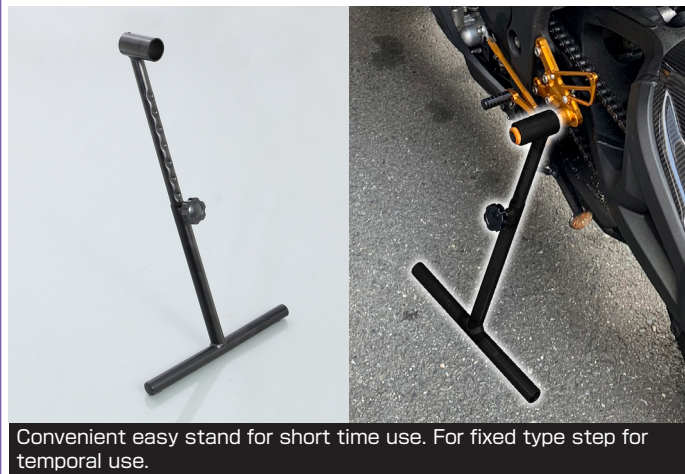

※ Filter color might be changed without previous notice.

MAINTENANCE / RACE RELATED PARTS

**EASY STAND FOR MIDDLE ~ BIG
BIKE (LARGE) NEWLY RELEASED!
FOR RACER MODEL WITHOUT
STAND FOR SHORT TIME USE !**

EASY STAND (LARGE)