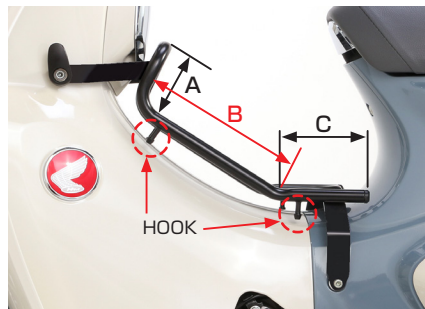

K • TOUR

SUPER CUB C125

**PRACTICAL!
 CENTER CARRIER
 NEWLY RELEASED!!**

CENTER CARRIER

CODE	PRICE
80-539-13101	¥ 14,000
<ul style="list-style-type: none"> ● BOLT-ON ● STEEL ● BLACK PAINT ● MAIN PIPE : φ 16.0 ● CARRIER WIDTH : 133mm ● HOOK : 4pcs ● MAX LOAD : 1.0kg ● CONVENIENCE HOOK INCLUDED ● INSTALLING BOLT INCLUDED 	
APPLICATION	SUPER CUB C125 (JA48)

Center carrier for practical use and dress-up newly released!

CONVENIENCE HOOK

For small bags and so on

A : 80mm B : 185mm C : 105mm D : 133mm

USB POWER SUPPLY KIT (OPTION)

Possible to use together

NOW ON SALE!