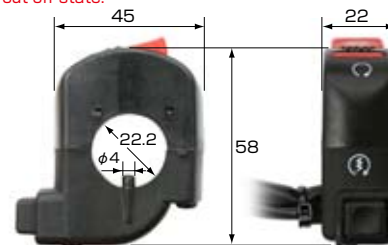

HANDLE RELATED ITEM

United kill / starter switch!

KILL SWITCH CONDUCTION STATE

STARTER SWITCH

From minibike and big models usable. Cool resin body starter & kill switch.

KILL & STARTER SWITCH ASSY

CODE	PRICE
<u>756-9001100</u>	¥2,300
<ul style="list-style-type: none"> ● UNIVERSAL ● FOR ϕ 22.2 HANDLE BAR ● BODY : RESIN ● HARNESS LENGTH : 500mm (BRAKE SWITCH : 70mm) 	

- * Stopper mods (ϕ 4) on handle bar required.
- * Wiring mods for your vehicle required as it is universal use.
- * On conduction state OFF cut-off state.

■ SIZE (mm)

LIGHT / WINKER RELATED ITEM

**LED LICENSE LAMP
bolt installing type
RELEASED!**