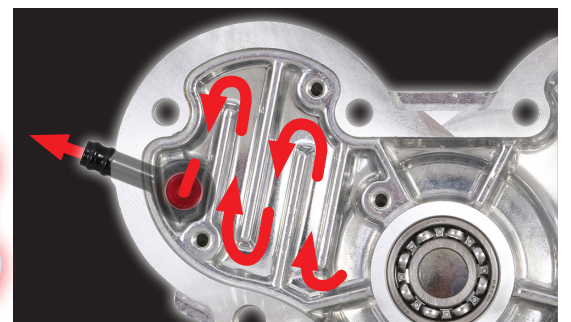

DOHC CYLINDER HEAD SIDE COVER RENOVATED!! 88/124cc DOHC BIG BORE KIT type 3 NEWLY RELEASED!!

**CYLINDER HEAD SIDE
COVER RENOVATED!!**

BLOW-BIGUS EXTRACTABLE*

Banjo bolt (red / 771-0502501), union nipple (black/0900-990-90030) & torque wrench etc. (sold separately) are required.

**DOHC CYLINDER HEAD SIDE COVER
type 3**

310-1123930 ¥8,000

Vol.12-3