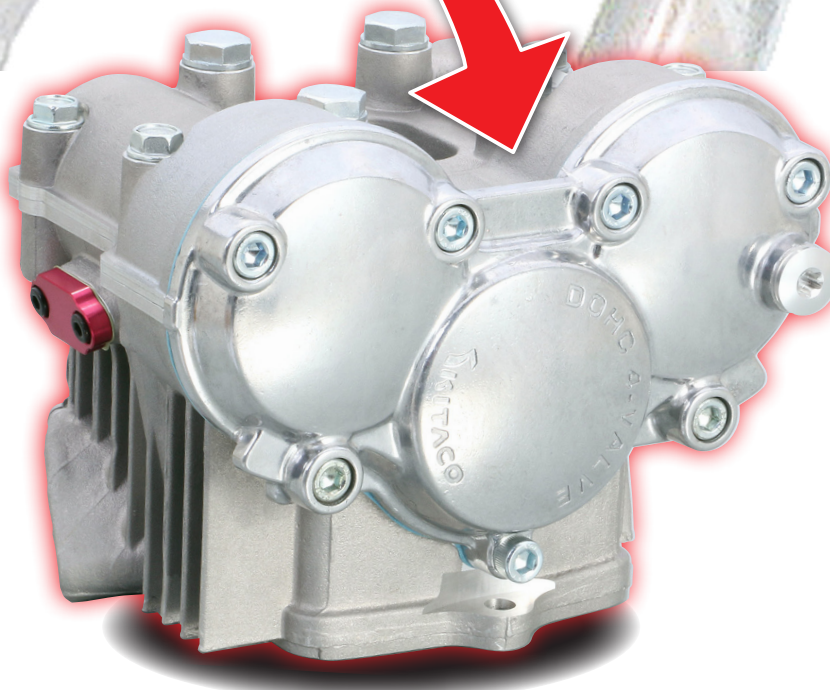

DOHC CYLINDER HEAD SIDE COVER RENOVATED!! 88/124cc DOHC BIG BORE KIT type 3 NEWLY RELEASED!!

**CYLINDER HEAD SIDE
COVER RENOVATED!!**

BLOW-BIGUS EXTRACTABLE*

Banjo bolt (red / 771-0502501), union nipple (black/0900-990-90030) & torque wrench etc. (sold separately) are required.

**DOHC CYLINDER HEAD SIDE COVER
type 3**

310-1123930 ¥8,000

Vol.12-3