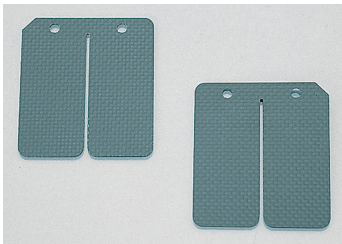

**CARBON FIBER POWER REED VALVES (NEW SUPER FLEX)**

CODE	PRICE
<b>711-0052700</b>	<b>¥3,200</b>

● MADE FROM SUPERFLEX ● 0.3mm thick ● SOLD AS A SET

APPLICATION

JOG/AXIS/VINO ※ (50 ~ 90cc)(3KJ/3RY/3YJ/3YK/4JP/4LV/3VP/3WF/3VR/5AU), GRAND AXIS100(5FA ALL MODEL), BW'S100(4VP ALL MODEL), STREET MAGIC(TR50)(CA1LA ALL MODEL), STREET MAGIC/II (TR50S/SD)(CA1LB ALL MODEL), VERDE(CA1MA ALL MODEL), LET'S/II/-G/-L/-COMBI BRAKE(CA1KA/CA1PA ALL MODEL), LET'S II-S(CA1KB/CA1PC ALL MODEL), ZZ(CA1PB ALL MODEL), ADDRESS 110(CF11A ALL MODEL), STREET MAGIC110/II (CF12A ALL MODEL), DT50(17W/3LM)(ALL MODEL), RZ50(5R6/1HK), TDR50(ALL MODEL), RX50, YSR50/80, AR50, KS-1/II etc.

※ Following models made after 2000 is NOT usable SUPER JOG/-ZR (3YKB), JOG (5EM3/4), JOG APRIO (4JP9/A), VINO (5AU9/A ~), JOG (5KN/5SU), JOG-ZR (5PT/5SW)

CODE	PRICE
<b>711-0055700</b>	<b>¥3,200</b>

● MADE FROM SUPERFLEX ● 0.3mm thick ● SOLD AS A SET

APPLICATION

TZR50R (4EU), TZR50 (3TU), TZM50R (4KJ), TZ50, RZ50 (5FC1/2/3)

CODE	PRICE
<b>711-1074700</b>	<b>¥3,200</b>

● MADE FROM SUPERFLEX ● 0.3mm thick ● SOLD AS A SET

APPLICATION

NSR50 (ALL MODEL), NSR80 (ALL MODEL), NS-1 (ALL MODEL), NS50F (ALL MODEL), MBX50/80 (ALL MODEL), MTX50R/80R (ALL MODEL), TLM50 (ALL MODEL), RTL50 (ALL MODEL), CRM50/80 (ALL MODEL), NSR MINI, NS50R (ALL MODEL)

CODE	PRICE
<b>711-1077700</b>	<b>¥3,200</b>

● MADE FROM SUPERFLEX ● 0.3mm thick ● SOLD AS A SET

APPLICATION

LIVE DIO (FNo.AF34-1000001~1564424), LIVE DIO/-SR/-ST/-ZX (FNo.AF35-1000001~)

※ Following models NOT usable LIVE DIO FNo. AF34-3000001 ~ / LIVE DIO FNo. AF35-2000001 ~