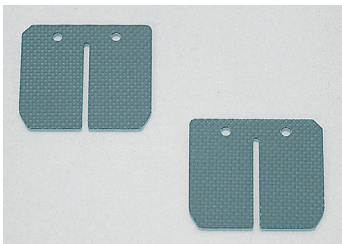

**CARBON FIBER POWER REED VALVES (NEW SUPER FLEX)**

CODE	PRICE
<b>711-0052700</b>	<b>¥3,200</b>

● MADE FROM SUPERFLEX ● 0.3mm thick ● SOLD AS A SET

APPLICATION

JOG/AXIS/VINO ※ (50 ~ 90cc)(3KJ/3RY/3YJ/3YK/4JP/4LV/3VP/3WF/3VR/5AU), GRAND AXIS100(5FA ALL MODEL), BW'S100(4VP ALL MODEL), STREET MAGIC(TR50)(CA1LA ALL MODEL), STREET MAGIC/II (TR50S/SD)(CA1LB ALL MODEL), VERDE(CA1MA ALL MODEL), LET'S/II/-G/-L/-COMBI BRAKE(CA1KA/CA1PA ALL MODEL), LET'S II-S(CA1KB/CA1PC ALL MODEL), ZZ(CA1PB ALL MODEL), ADDRESS 110(CF11A ALL MODEL), STREET MAGIC110/II (CF12A ALL MODEL), DT50(17W/3LM)(ALL MODEL), RZ50(5R6/1HK), TDR50(ALL MODEL), RX50, YSR50/80, AR50, KS-1/II etc.

※ Following models made after 2000 is NOT usable SUPER JOG/-ZR (3YKB), JOG (5EM3/4), JOG APRIO (4JP9/A), VINO (5AU9/A ~), JOG (5KN/5SU), JOG-ZR (5PT/5SW)

CODE	PRICE
<b>711-0055700</b>	<b>¥3,200</b>

● MADE FROM SUPERFLEX ● 0.3mm thick ● SOLD AS A SET

APPLICATION

TZR50R (4EU), TZR50 (3TU), TZM50R (4KJ), TZ50, RZ50 (5FC1/2/3)

CODE	PRICE
<b>711-1074700</b>	<b>¥3,200</b>

● MADE FROM SUPERFLEX ● 0.3mm thick ● SOLD AS A SET

APPLICATION

NSR50 (ALL MODEL), NSR80 (ALL MODEL), NS-1 (ALL MODEL), NS50F (ALL MODEL), MBX50/80 (ALL MODEL), MTX50R/80R (ALL MODEL), TLM50 (ALL MODEL), RTL50 (ALL MODEL), CRM50/80 (ALL MODEL), NSR MINI, NS50R (ALL MODEL)

CODE	PRICE
<b>711-1077700</b>	<b>¥3,200</b>

● MADE FROM SUPERFLEX ● 0.3mm thick ● SOLD AS A SET

APPLICATION

LIVE DIO (FNo.AF34-1000001~1564424), LIVE DIO/-SR/-ST/-ZX (FNo.AF35-1000001~)

※ Following models NOT usable LIVE DIO FNo. AF34-3000001 ~ / LIVE DIO FNo. AF35-2000001 ~