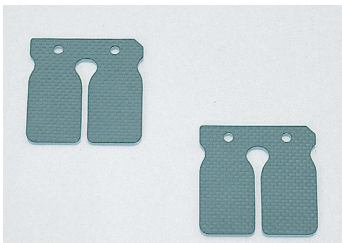

**CARBON FIBER POWER REED VALVES (NEW SUPER FLEX)**

CODE	PRICE
<b>711-0052700</b>	<b>¥3,200</b>

● MADE FROM SUPERFLEX ● 0.3mm thick ● SOLD AS A SET

APPLICATION

JOG/AXIS/VINO ※ (50 ~ 90cc)(3KJ/3RY/3YJ/3YK/4JP/4LV/3VP/3WF/3VR/5AU), GRAND AXIS100(5FA ALL MODEL), BW'S100(4VP ALL MODEL), STREET MAGIC(TR50)(CA1LA ALL MODEL), STREET MAGIC/II (TR50S/SD)(CA1LB ALL MODEL), VERDE(CA1MA ALL MODEL), LET'S/II/-G/-L/-COMBI BRAKE(CA1KA/CA1PA ALL MODEL), LET'S II-S(CA1KB/CA1PC ALL MODEL), ZZ(CA1PB ALL MODEL), ADDRESS 110(CF11A ALL MODEL), STREET MAGIC110/II (CF12A ALL MODEL), DT50(17W/3LM)(ALL MODEL), RZ50(5R6/1HK), TDR50(ALL MODEL), RX50, YSR50/80, AR50, KS-1/II etc.

※ Following models made after 2000 is NOT usable SUPER JOG/-ZR (3YKB), JOG (5EM3/4), JOG APRIO (4JP9/A), VINO (5AU9/A ~), JOG (5KN/5SU), JOG-ZR (5PT/5SW)

CODE	PRICE
<b>711-0055700</b>	<b>¥3,200</b>

● MADE FROM SUPERFLEX ● 0.3mm thick ● SOLD AS A SET

APPLICATION

TZR50R (4EU), TZR50 (3TU), TZM50R (4KJ), TZ50, RZ50 (5FC1/2/3)

CODE	PRICE
<b>711-1074700</b>	<b>¥3,200</b>

● MADE FROM SUPERFLEX ● 0.3mm thick ● SOLD AS A SET

APPLICATION

NSR50 (ALL MODEL), NSR80 (ALL MODEL), NS-1 (ALL MODEL), NS50F (ALL MODEL), MBX50/80 (ALL MODEL), MTX50R/80R (ALL MODEL), TLM50 (ALL MODEL), RTL50 (ALL MODEL), CRM50/80 (ALL MODEL), NSR MINI, NS50R (ALL MODEL)

CODE	PRICE
<b>711-1077700</b>	<b>¥3,200</b>

● MADE FROM SUPERFLEX ● 0.3mm thick ● SOLD AS A SET

APPLICATION

LIVE DIO (FNo.AF34-1000001~1564424), LIVE DIO/-SR/-ST/-ZX (FNo.AF35-1000001~)

※ Following models NOT usable LIVE DIO FNo. AF34-3000001 ~ / LIVE DIO FNo. AF35-2000001 ~