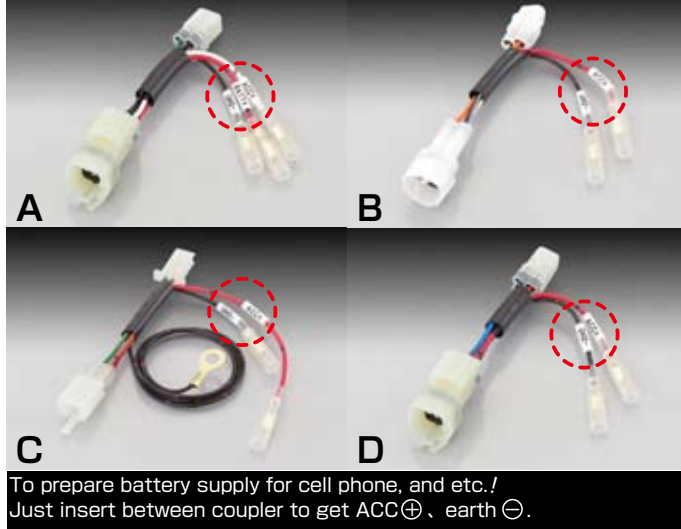

ACCESSORY RELATED ITEM

**Just insert connector!
Simple! Power Supply Extract Harness!**

To prepare battery supply for cell phone, and etc.!
Just insert between coupler to get ACC⊕, earth ⊖.

KITACO ORIGINAL MARK TUBE STAMPED

Kitaco original mark is stamped on all the harness on power supply extract kit for easy installation.

POWER SUPPLY EXTRACT HARNESS

TYPE	CODE	PRICE
A	756-9000100	¥1,000
	APPLICATION	GROM, PCX, 4P COUPLER MODEL
B	756-9000200	¥900
	APPLICATION	GSX 250R (connect with tail lamp coupler)
C	756-9000300	¥600
	APPLICATION	CYGNUS X (brake switch 2P inside the handle upper cover)
D	756-9000400	¥900
	APPLICATION	Z125, NINJA250SL (Diagnosis system connector)

● 12V POWER SUPPLY HARNESS ● Comes with identify tube (Kitaco original) ● SOLD EACH

※ Not for the large current products such as amplifiers & compressors
※ Uses CA/CB 103 (HONDA FEMALE) connectors of harness.

※ FOR 12V ONLY ※ DO NOT USE WHEN WASHING VEHICLE OR RAIN. USE RUBBER CAP WHEN NOT USED

USB ELECTRIC POWER SUPPLY

757-1000000 ¥2,480

- USB PORT : 1,000mA X 2 ● DC5V MAX OUTPUT : 2,000mA (1 PORT USE)
- CORD LENGTH:120cm ● USB SUPPLY STAY : φ 22.2/ φ 25.4 HANDLE BAR (STAY REMOVABLE)
- φ 22.2 HANDLE BAR ADJUSTABLE RUBBER INCLUDED
- BLUE LED built-in