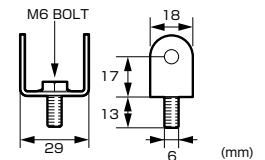

STAY

(mm)

KITACO ENGINEERING CORPORATION

3-8-13, NAGATA, HIGASHI-OSAKA CITY, OSAKA, 577-0015, JAPAN URL <http://www.kitaco.co.jp>