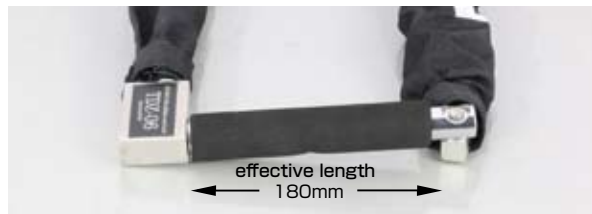

TYPE	CODE	PRICE
TDZ-08	<u>880-0818080</u>	¥76,000

● MATERIAL : **SPECIAL ALLOY STEEL** (HIGHER GRADE THAN HDR)
● LENGTH : 2,250 mm (from cylinder block end to the other) ● WEIGHT : 12.0kg (protection cover included)
● ARM BLOCK SIZE : 22mm sq. / length : 100mm ● SHAFT SIZE : ϕ 28 / LENGTH : 300mm (effective length : 230mm) (protection sponge included)
● KEY CYLINDER : **ABLOY** ※ UNITED ONE-TOUCH LOCK-UP TYPE "SENTRY" adapted.
● CYLINDER BLOCK SIZE : 50×80×30mm ● KEY PATTERN : 362,790,000 patterns ● KEY : 2 keys included ● SERIAL CARD included ※

■ **35t HYDRAULIC CUTTER BRAKING TEST CLEARED**
■ **KITACO SECURITY LEVEL : 85**