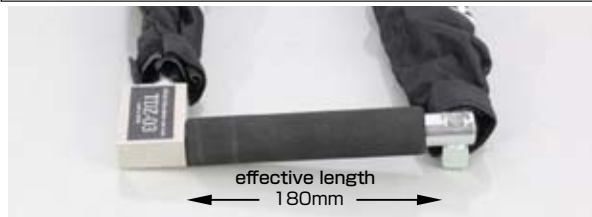

TYPE	CODE	PRICE
TDZ-06	<u>880-0818060</u>	¥57,000

● MATERIAL : **SPECIAL ALLOY STEEL** (HIGHER GRADE THAN HDR)
● LENGTH : 2,150 mm (from cylinder block end to the other) ● WEIGHT : 8.5kg (protection cover included)
● ARM BLOCK SIZE : 19mm sq. / length : 90mm ● SHAFT SIZE : ϕ 25 / LENGTH : 250mm (effective length : 180mm) (protection sponge included)
● KEY CYLINDER : **ABLOY** ※ UNITED ONE-TOUCH LOCK-UP TYPE "SENTRY" adapted.
● CYLINDER BLOCK SIZE : 50×70×25mm ● KEY PATTERN : 362,790,000 patterns ● KEY : 2 keys included ● SERIAL CARD included ※

■ **25t HYDRAULIC CUTTER BRAKING TEST CLEARED**
■ **KITACO SECURITY LEVEL : 70**