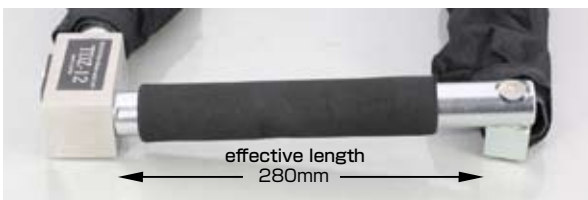

SECURITY RELATED ITEM

ULTRA ROBOT ARM LOCK (TDZ SERIES)

TYPE	CODE	PRICE
TDZ-10	880-0818100	¥95,000

- MATERIAL : **SPECIAL ALLOY STEEL** (HIGHER GRADE THAN HDR)
- LENGTH : 2,340 mm (from cylinder block end to the other) ● WEIGHT : 18.4kg (protection cover included)
- ARM BLOCK SIZE : 28mm sq. / length : 100mm ● SHAFT SIZE : ϕ 34 / LENGTH : 350mm (effective length : 260mm) (protection sponge included)
- KEY CYLINDER : **ABLOY** ※ UNITED ONE-TOUCH LOCK-UP TYPE "SENTRY" adapted.
- CYLINDER BLOCK SIZE : 50×90×50mm ● KEY PATTERN : 362,790,000 patterns ● KEY : 2 keys included ● SERIAL CARD included ※

- 50t HYDRAULIC CUTTER BRAKING TEST CLEARED
- KITACO SECURITY LEVEL : 100

TYPE	CODE	PRICE
TDZ-12	880-0818120	¥120,000

- MATERIAL : **SPECIAL ALLOY STEEL** (HIGHER GRADE THAN HDR)
- LENGTH : 2,350 mm (from cylinder block end to the other) ● WEIGHT : 22.6kg (protection cover included)
- ARM BLOCK SIZE : 32mm sq. / length : 100mm ● SHAFT SIZE : ϕ 34 / LENGTH : 350mm (effective length : 280mm) (protection sponge included)
- KEY CYLINDER : **ABLOY** ※ UNITED ONE-TOUCH LOCK-UP TYPE "SENTRY" adapted.
- CYLINDER BLOCK SIZE : 50×90×50mm ● KEY PATTERN : 362,790,000 patterns ● KEY : 2 keys included ● SERIAL CARD included ※

- 70t HYDRAULIC CUTTER BRAKING TEST CLEARED
- KITACO SECURITY LEVEL : 150

- **SIMPLE SHUTTER** : Protects key cylinder from mud / dust

- ※ **ABLOY (FINLAND)** key cylinders are adapted at European nuclear stations / famous museums.
- ※ **SERIAL CARD** is required to make extra keys. Please keep it for sure.

■ ABOUT KITACO SECURITY LEVEL

Kitaco security level is the number made by Kitaco to evaluate according to intimidation and certain dignity. The larger number, the stronger, Kitaco believes, for reference.

OPTION! FOR MAINTENANCE OF ULTRA ROBOT ARM LOCK

MAINTENANCE SET