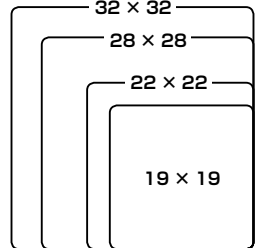

SECURITY RELATED ITEM

**HDR REVOLUTION!!
 TDZ SERIES NEWLY
 RELEASED!!**

**STOP!
 THEFT**

SHAFT SIZE (SPONGE EXCLUDED)

TDZ-03/06	φ25 / 250 mm
TDZ-08	φ28 / 300 mm
TDZ-10/12	φ34 / 350 mm

SHAFT

Best shaft diameter to fit various models!
 Sponge is installed for all the TDZ series to protect wheel.

PHOTO : TDZ-10

ARM BLOCK

Special rivet is adapted for smooth movement for installation / removal.

ARM BLOCK SIZE

TDZ-03/06	19 × 19 / 90 mm
TDZ-08	22 × 22 / 100 mm
TDZ-10	28 × 28 / 100 mm
TDZ-12	32 × 32 / 100 mm

ULTRA ROBOT ARM LOCK (TDZ SERIES)

TYPE	CODE	PRICE
TDZ-03	<u>880-0818030</u>	¥43,000

● MATERIAL : **SPECIAL ALLOY STEEL** (HIGHER GRADE THAN HDR)
 ● LENGTH : 1,340 mm (from cylinder block end to the other) ● WEIGHT : 5.3kg (protection cover included)
 ● ARM BLOCK SIZE : 19mm sq. / length : 90mm ● SHAFT SIZE : ϕ 25 / LENGTH : 250mm (effective length : 180mm) (protection sponge included)
 ● KEY CYLINDER : **ABLOY** ※ UNITED ONE-TOUCH LOCK-UP TYPE "SENTRY" adapted.
 ● CYLINDER BLOCK SIZE : 50×70×25mm ● KEY PATTERN : 362,790,000 patterns ● KEY : 2 keys included ● SERIAL CARD included ※