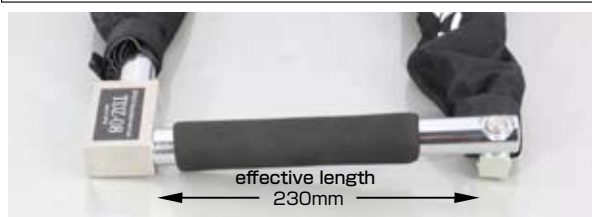

※ **ABLOY (FINLAND)** key cylinders are adapted at European nuclear stations / famous museums.
※ **SERIAL CARD** is required to make extra keys. Please keep it for sure.

■ **ABOUT KITACO SECURITY LEVEL**

Kitaco security level is the number made by Kitaco to evaluate according to intimidation and certain dignity. The larger number, the stronger, Kitaco believes, for reference.