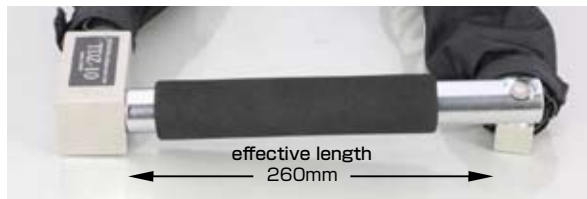

SECURITY RELATED ITEM

ULTRA ROBOT ARM LOCK (TDZ SERIES)

TYPE	CODE	PRICE
TDZ-10	880-0818100	¥95,000

- MATERIAL : **SPECIAL ALLOY STEEL** (HIGHER GRADE THAN HDR)
- LENGTH : 2,340 mm (from cylinder block end to the other) ● WEIGHT : 18.4kg (protection cover included)
- ARM BLOCK SIZE : 28mm sq. / length : 100mm ● SHAFT SIZE : ϕ 34 / LENGTH : 350mm (effective length : 260mm) (protection sponge included)
- KEY CYLINDER : **ABLOY** ※ UNITED ONE-TOUCH LOCK-UP TYPE "SENTRY" adapted.
- CYLINDER BLOCK SIZE : 50×90×50mm ● KEY PATTERN : 362,790,000 patterns ● KEY : 2 keys included ● SERIAL CARD included ※

- 50t HYDRAULIC CUTTER BRAKING TEST CLEARED
- KITACO SECURITY LEVEL : 100

TYPE	CODE	PRICE
TDZ-12	880-0818120	¥120,000

- MATERIAL : **SPECIAL ALLOY STEEL** (HIGHER GRADE THAN HDR)
- LENGTH : 2,350 mm (from cylinder block end to the other) ● WEIGHT : 22.6kg (protection cover included)
- ARM BLOCK SIZE : 32mm sq. / length : 100mm ● SHAFT SIZE : ϕ 34 / LENGTH : 350mm (effective length : 280mm) (protection sponge included)
- KEY CYLINDER : **ABLOY** ※ UNITED ONE-TOUCH LOCK-UP TYPE "SENTRY" adapted.
- CYLINDER BLOCK SIZE : 50×90×50mm ● KEY PATTERN : 362,790,000 patterns ● KEY : 2 keys included ● SERIAL CARD included ※