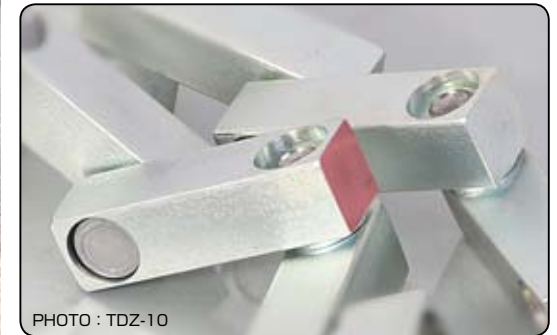

SECURITY RELATED ITEM

**HDR REVOLUTION!!
 TDZ SERIES NEWLY
 RELEASED!!**

**STOP!
 THEFT**

SHAFT SIZE (SPONGE EXCLUDED)

TDZ-03/06	φ25 / 250 mm
TDZ-08	φ28 / 300 mm
TDZ-10/12	φ34 / 350 mm

SHAFT

Best shaft diameter to fit various models!
 Sponge is installed for all the TDZ series to protect wheel.

PHOTO : TDZ-10

ARM BLOCK

Special rivet is adapted for smooth movement for installation / removal.

ARM BLOCK SIZE

TDZ-03/06	19 × 19 / 90 mm
TDZ-08	22 × 22 / 100 mm
TDZ-10	28 × 28 / 100 mm
TDZ-12	32 × 32 / 100 mm

ULTRA ROBOT ARM LOCK (TDZ SERIES)

TYPE	CODE	PRICE
TDZ-03	<u>880-0818030</u>	¥43,000

● MATERIAL : **SPECIAL ALLOY STEEL** (HIGHER GRADE THAN HDR)
 ● LENGTH : 1,340 mm (from cylinder block end to the other) ● WEIGHT : 5.3kg (protection cover included)
 ● ARM BLOCK SIZE : 19mm sq. / length : 90mm ● SHAFT SIZE : ϕ 25 / LENGTH : 250mm (effective length : 180mm) (protection sponge included)
 ● KEY CYLINDER : **ABLOY** ※ UNITED ONE-TOUCH LOCK-UP TYPE "SENTRY" adapted.
 ● CYLINDER BLOCK SIZE : 50×70×25mm ● KEY PATTERN : 362,790,000 patterns ● KEY : 2 keys included ● SERIAL CARD included ※

■ **25t HYDRAULIC CUTTER BRAKING TEST CLEARED**
 ■ **KITACO SECURITY LEVEL : 70**

TYPE	CODE	PRICE
TDZ-06	<u>880-0818060</u>	¥57,000

● MATERIAL : **SPECIAL ALLOY STEEL** (HIGHER GRADE THAN HDR)
 ● LENGTH : 2,150 mm (from cylinder block end to the other) ● WEIGHT : 8.5kg (protection cover included)
 ● ARM BLOCK SIZE : 19mm sq. / length : 90mm ● SHAFT SIZE : ϕ 25 / LENGTH : 250mm (effective length : 180mm) (protection sponge included)
 ● KEY CYLINDER : **ABLOY** ※ UNITED ONE-TOUCH LOCK-UP TYPE "SENTRY" adapted.
 ● CYLINDER BLOCK SIZE : 50×70×25mm ● KEY PATTERN : 362,790,000 patterns ● KEY : 2 keys included ● SERIAL CARD included ※