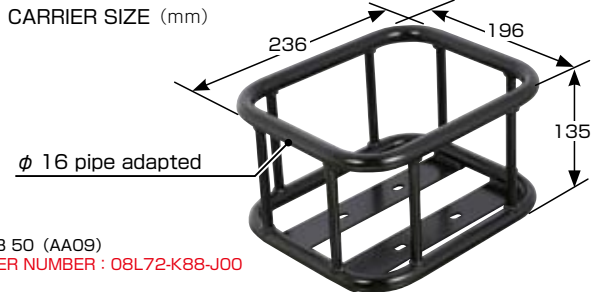

BODY DRESS-UP RELATED PARTS

SUPER CUB 50 (AA09) /SUPER CUB 110 (JA44) etc.

**UNIQUE & FASHIONABLE
FRONT CARRIER!!**

φ 16.0 pipe for main frame adapted.
Compact, fashionable & stylish front carrier newly released.
Looks great together with center carrier & rear carrier!

PHOTO : SUPER CUB 50 (AA09)
COMPATIBLE CARRIER NUMBER : 08L72-K88-J00

FASHION FRONT CARRIER

COLOR	CODE	PRICE
BLACK	539-1153050	¥9,500
WHITE	539-1153080	

- STEEL WITH BLACK / WHITE PAINTED ● CARRIER SIZE : L236 × W196 × H135(mm)
- WEIGHT : 1.4 KG (stay, bolt not included)
- PIPE : φ16.0 ● MAX LOAD : 1.0 KG
- COMPATIBLE GENUINE NUMBER :
08L72-K88-J00, 08L40-KWV-000, 08L70-KZV-J00

* Honda genuine carrier (sold separately) is required. Non-genuine carrier might not be usable with above models.

CARRIER SIZE (mm)

**COMPACT & FASHIONABLE
REAR CARRIER!!**

φ25.4 pipe for main frame adapted. Cool & stylish rear carrier available!

PHOTO : SUPER CUB 50 (AA09)

FASHION REAR CARRIER

COLOR	CODE	PRICE
BLACK	539-1153150	¥9,500
WHITE	539-1153180	

- STEEL WITH BLACK / WHITE PAINTED
- CARRIER MEASUREMENT : L335 x W230 (mm)
- MAX LOAD : 5.0 KG ● MAIN FRAME : φ 25.4
- AFTERMARKET BOX USABLE ● HOOK : 4 PC