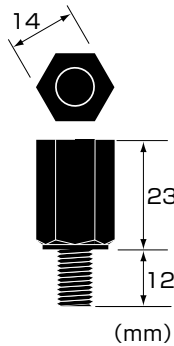

**K • CON**

**RIGHT SIDE MIRROR (CLOCKWISE ⇒ COUNTERCLOCKWISE)  
CONVERT ADAPTER + SPACER  
MIRROR ADAPTER SET RELEASED!**

PHOTO : MA-11

PHOTO : MA-14

Adapter set for clockwise mirror & counterclockwise body (MA-11/13)  
Or usable as height adjust spacer (MA-12/14)

**MIRROR ADAPTER SET (14mm)**

TYPE	SIZE	CODE	PRICE
MA-11	8 mm	0900-505-10110	¥650
MA-12		0900-505-10120	
MA-13	10 mm	0900-505-10130	
MA-14		0900-505-10140	

- UNIVERSAL ● STEEL WITH BLACK ● 14mm wide
- M8 / M10 (CW - CCW) MIRROR USABLE ● SOLD IN PAIRS

**MIRROR ADAPTER SET (17mm)**

TYPE	SIZE	CODE	PRICE
MA-01	8 mm	0900-505-10010	¥650
MA-02		0900-505-10020	
MA-03	10 mm	0900-505-10030	
MA-04		0900-505-10040	

- UNIVERSAL ● STEEL WITH BLACK ● 17mm wide
- M8 / M10 (CW - CCW) MIRROR USABLE ● SOLD IN PAIRS

PHOTO : MA-01

PHOTO : MA-04

Adapter set for clockwise mirror & counterclockwise body (MA-01/03)  
Or usable as height adjust spacer (MA-02/04)