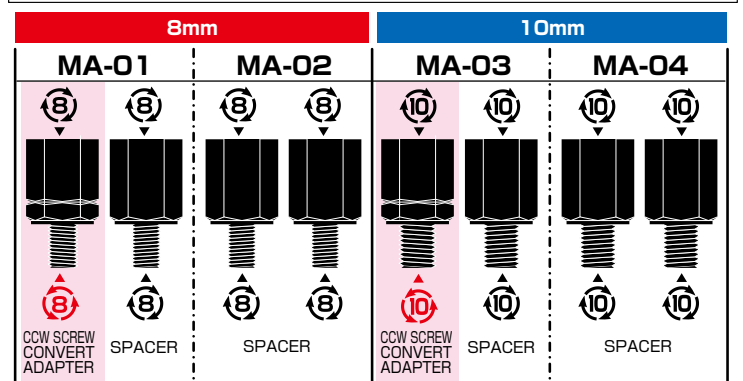

**K • CON**

**RIGHT SIDE MIRROR (CLOCKWISE ⇒ COUNTERCLOCKWISE)  
CONVERT ADAPTER + SPACER  
MIRROR ADAPTER SET RELEASED!**

PHOTO : MA-11

PHOTO : MA-14

Adapter set for clockwise mirror & counterclockwise body (MA-11/13)  
Or usable as height adjust spacer (MA-12/14)

**MIRROR ADAPTER SET (14mm)**

TYPE	SIZE	CODE	PRICE
MA-11	8 mm	0900-505-10110	¥650
MA-12		0900-505-10120	
MA-13	10 mm	0900-505-10130	
MA-14		0900-505-10140	

- UNIVERSAL ● STEEL WITH BLACK ● 14mm wide
- M8 / M10 (CW - CCW) MIRROR USABLE ● SOLD IN PAIRS

**MIRROR ADAPTER SET (17mm)**

TYPE	SIZE	CODE	PRICE
MA-01	8 mm	0900-505-10010	¥650
MA-02		0900-505-10020	
MA-03	10 mm	0900-505-10030	
MA-04		0900-505-10040	

- UNIVERSAL ● STEEL WITH BLACK ● 17mm wide
- M8 / M10 (CW - CCW) MIRROR USABLE ● SOLD IN PAIRS

PHOTO : MA-01

PHOTO : MA-04

Adapter set for clockwise mirror & counterclockwise body (MA-01/03)  
Or usable as height adjust spacer (MA-02/04)