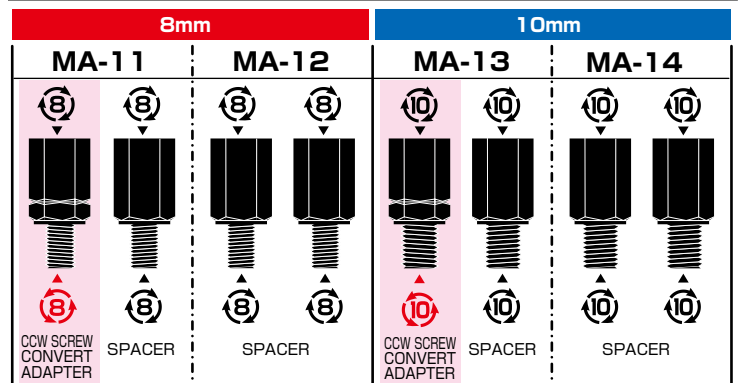

**K • CON**

**RIGHT SIDE MIRROR (CLOCKWISE ⇒ COUNTERCLOCKWISE)  
CONVERT ADAPTER + SPACER  
MIRROR ADAPTER SET RELEASED!**

PHOTO : MA-11

PHOTO : MA-14

Adapter set for clockwise mirror & counterclockwise body (MA-11/13)  
Or usable as height adjust spacer (MA-12/14)

**MIRROR ADAPTER SET (14mm)**

TYPE	SIZE	CODE	PRICE
MA-11	8 mm	0900-505-10110	¥650
MA-12		0900-505-10120	
MA-13	10 mm	0900-505-10130	
MA-14		0900-505-10140	

- UNIVERSAL ● STEEL WITH BLACK ● 14mm wide
- M8 / M10 (CW - CCW) MIRROR USABLE ● SOLD IN PAIRS

**MIRROR ADAPTER SET (17mm)**

TYPE	SIZE	CODE	PRICE
MA-01	8 mm	0900-505-10010	¥650
MA-02		0900-505-10020	
MA-03	10 mm	0900-505-10030	
MA-04		0900-505-10040	

- UNIVERSAL ● STEEL WITH BLACK ● 17mm wide
- M8 / M10 (CW - CCW) MIRROR USABLE ● SOLD IN PAIRS