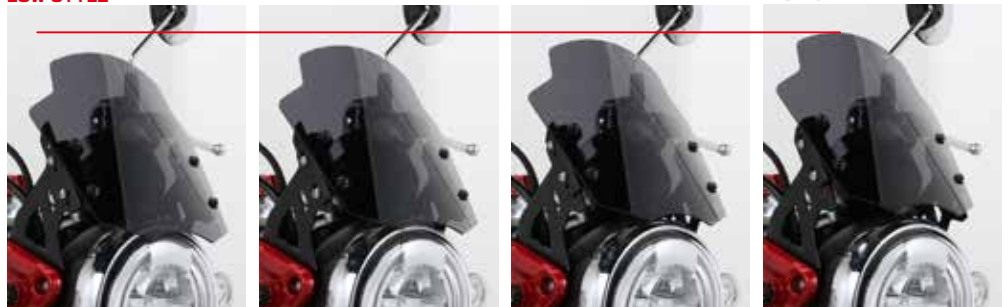

**STYLISH & HEIGHT
ADJUSTABLE AERO VISOR !!**

AERO VISOR

CODE	PRICE
670-1300100	¥14,000
<ul style="list-style-type: none"> ● BOLT-ON TYPE ● STAY : STEEL WITH BLACK ● SCREEN : POLYCARBONATE SMOKE / L : 239mm / W : 231 mm ● HEIGHT ADJUSTABLE (0/10/20/30 mm) ● INSTALLING BOLT, NUT, WELNUT INCLUDED 	
APPLICATION	MONKY 125 (JB02)

LOW STYLE

HIGH STYLE

**2-PIECE TYPE BAR END CAP!
RECOMMENDED FOR
EASY DRESS-UP!**

UNION BAR END CAP

COLOR	CODE	PRICE
RED	506-1300220	¥4,600
BLACK	506-1300250	
GOLD	506-1300270	
CHROME	506-1300290	
<ul style="list-style-type: none"> ● FOR STOCK HANDLE BAR ● BAR END BODY : STAINLESS STEEL ● OUTER : ALUMINUM MACHINED WITH ALUMITE FINISH ● SOLD IN PAIRS 		
APPLICATION	MONKEY 125 (JB02)	

COMING SOON!

▲ OIL FILLER CAP
RED / GOD ALUMITE

▼ L CRANKCASE COVER
RED / GOD ALUMITE

▲ BIG FOOT
RED / GOD ALUMITE

▼ CLUTCH CABLE RECEIVER
RED / GOD ALUMITE

▲ CUSTOM SEAT