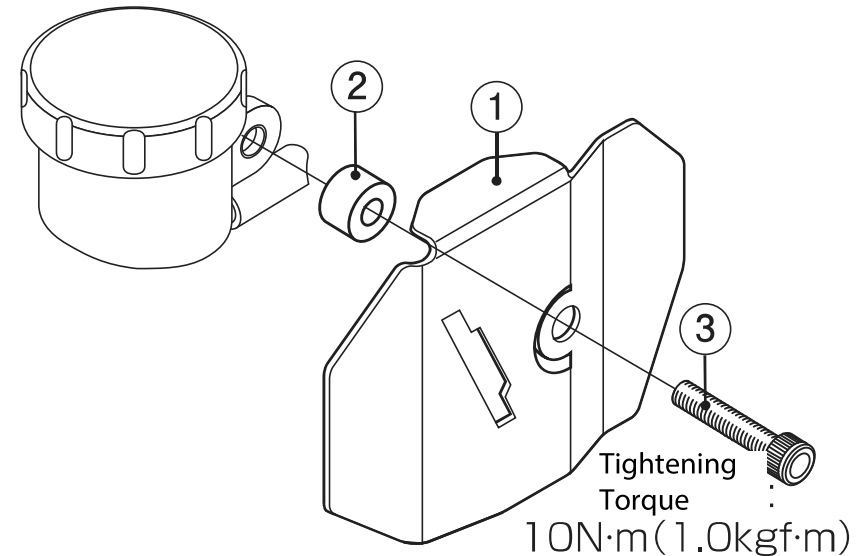

REAR MASTER CUP COVER

APPLICATION : MONKEY 125 (JB02)

CODE : (RED) 508-1300820 (GOLD) 508-1300870

● Thank you for purchasing Kitaco product. Read and understand the instruction before installing.

ATTENTION (MUST READ)

PACKING LIST

FIGURE	NAME	CODE	QTY
1	REAR MASTER CUP COVER (RD/GL)	508-1300801RD/GL	x1
2	SPACER COLLAR 13x6.2xL10	093-9000008	x1
3	CAP BOLT M6x25	060-0500025	x1

〒 577-0015

3-8-13 NAGATA, HIGASHI-
OSAKA, OSAKA, JAPAN