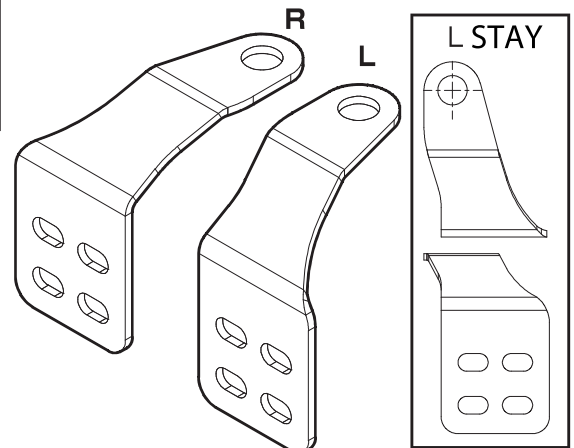

KNUCKLE COVER (SHORT STAY / FOR 10mm MIRROR HOLE)

CODE	(BLACK / SHORT STAY / WITHOUT MIRROR ADAPTER) 562-9001050	UNIVERSAL / WITHOUT MIRROR ADAPTER (FOR 10mmMIRROR HOLE)
APPLICATION	EX : PCX125/160(JK05/KF47) · ADV160(KF54) · SUPER CUB C125(JF48/58) · CROSS CUB110(JA60) disc brake model · DAX125(JB04) · etc	

● Thank you for purchasing Kitaco product. Read and understand the instruction before installing.

ATTENTION (MUST READ)

- This instruction sheet is for the instruction for genuine condition.
- This product is for dress-up. Do not use for other purposes.
- This product is designed and made exclusive for application vehicles, do not use other models. Do not modify the way which is not listed or it will cause damage and trouble.
- We are not responsible for violation of law or damages and accidents caused by assembling mistake and improper setting.
- Please ask authorized mechanic for assembling and setting.
- Refer to the manufacturer service manual when installation.
- Bolts and nuts may get loosen by engine vibration. Make sure not to loosen any bolts and nuts before driving.

PACKING LIST			
CODE	NAME		QTY
060-0500012	CAP BOLT	M6x12	x4
562-0900010	KNUCKLE COVER	(BLACK)	1SET
562-1453001	STAY KNUCKLE COVER L	(SCOOTER / SHORT)	x1
562-1453002	STAY KNUCKLE COVER R	(SCOOTER / SHORT)	x1

KNUCKLE COVER STAY

Cover gets scratch, etc easily because of resin material characteristic. It also may get discolored by direct sunlight or ages. Please understand before installation.

FRONT VIEW

CLEARANCE