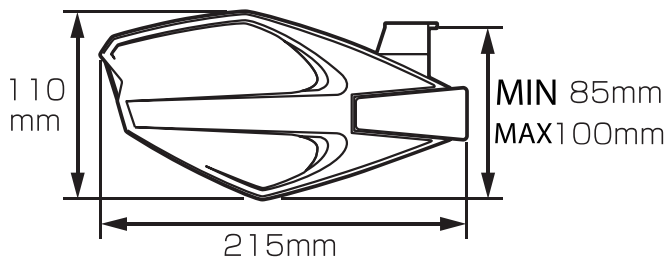

KNUCKLE COVER (SHORT STAY / FOR 10mm MIRROR HOLE)

CODE	(BLACK / SHORT STAY / WITHOUT MIRROR ADAPTER) 562-9001050	UNIVERSAL / WITHOUT MIRROR ADAPTER (FOR 10mmMIRROR HOLE)
APPLICATION	EX : PCX125/160(JK05/KF47) · ADV160(KF54) · SUPER CUB C125(JF48/58) · CROSS CUB110(JA60) disc brake model · DAX125(JB04) · etc	

● Thank you for purchasing Kitaco product. Read and understand the instruction before installing.

ATTENTION (MUST READ)

- This instruction sheet is for the instruction for genuine condition.
- This product is for dress-up. Do not use for other purposes.
- This product is designed and made exclusive for application vehicles, do not use other models. Do not modify the way which is not listed or it will cause damage and trouble.
- We are not responsible for violation of law or damages and accidents caused by assembling mistake and improper setting.
- Please ask authorized mechanic for assembling and setting.
- Refer to the manufacturer service manual when installation.
- Bolts and nuts may get loosen by engine vibration. Make sure not to loosen any bolts and nuts before driving.

PACKING LIST			
CODE	NAME		QTY
060-0500012	CAP BOLT	M6x12	x4
562-0900010	KNUCKLE COVER	(BLACK)	1SET
562-1453001	STAY KNUCKLE COVER L	(SCOOTER / SHORT)	x1
562-1453002	STAY KNUCKLE COVER R	(SCOOTER / SHORT)	x1

KNUCKLE COVER STAY

Cover gets scratch, etc easily because of resin material characteristic. It also may get discolored by direct sunlight or ages. Please understand before installation.

FRONT VIEW

CLEARANCE

ATTENTION WHEN INSTALLING

FOLLOW BOLT TIGHTENING TORQUE
Over tighten might break insert nut.
TORQUE 4N·m (0.4kgf·m)