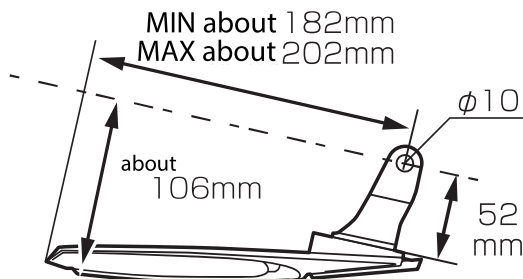

KNUCKLE COVER (SHORT STAY / FOR 10mm MIRROR HOLE)

CODE	(BLACK / SHORT STAY / WITHOUT MIRROR ADAPTER) 562-9001050	UNIVERSAL / WITHOUT MIRROR ADAPTER (FOR 10mmMIRROR HOLE)
APPLICATION	EX : PCX125/160(JK05/KF47) · ADV160(KF54) · SUPER CUB C125(JF48/58) · CROSS CUB110(JA60) disc brake model · DAX125(JB04) · etc	

● Thank you for purchasing Kitaco product. Read and understand the instruction before installing.

ATTENTION (MUST READ)

- This instruction sheet is for the instruction for genuine condition.
- This product is for dress-up. Do not use for other purposes.
- This product is designed and made exclusive for application vehicles, do not use other models. Do not modify the way which is not listed or it will cause damage and trouble.
- We are not responsible for violation of law or damages and accidents caused by assembling mistake and improper setting.
- Please ask authorized mechanic for assembling and setting.
- Refer to the manufacturer service manual when installation.
- Bolts and nuts may get loosen by engine vibration. Make sure not to loosen any bolts and nuts before driving.

PACKING LIST			
CODE	NAME		QTY
060-0500012	CAP BOLT	M6x12	x4
562-0900010	KNUCKLE COVER	(BLACK)	1SET
562-1453001	STAY KNUCKLE COVER L	(SCOOTER / SHORT)	x1
562-1453002	STAY KNUCKLE COVER R	(SCOOTER / SHORT)	x1

KNUCKLE COVER STAY

Cover gets scratch, etc easily because of resin material characteristic. It also may get discolored by direct sunlight or ages. Please understand before installation.

FRONT VIEW

CLEARANCE

ATTENTION WHEN INSTALLING

FOLLOW BOLT TIGHTENING TORQUE
Over tighten might break insert nut.
TORQUE 4N·m (0.4kgf·m)