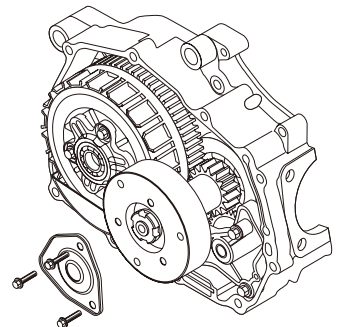

IN CASE OF GROM

Fix primary drive gear and driven gear by gear holder (674-0510900) sold separately, then remove auto filter rotor lock nut / clutch center lock nut.