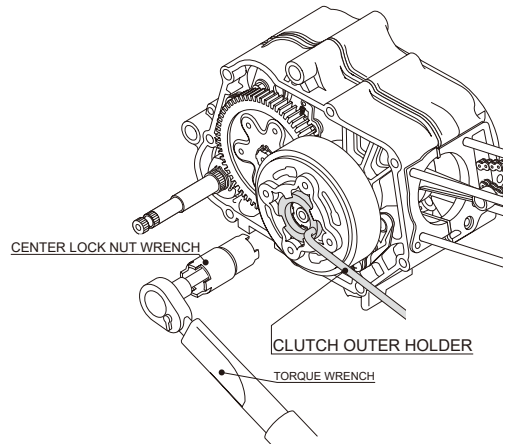

CENTER LOCK NUT WRENCH

CODE : 674-1432900

This is required specific tool when removing / installing honda mission vehicle clutch center lock nut.
Please use clutch outer holder or gear holder together.

- Thank you for purchasing Kitaco product. Read and understand the instruction before installing.

ATTENTION (MUST READ)

- This product is designed and made exclusive for application models, do not use other models. Do not modify the way which is not listed or it will cause damage and trouble.
- We are not responsible for violation of law or damages and accidents caused by assembling mistake and improper setting.
- Please ask authorized mechanic for assembling and setting. Ask a specialist at specialty shop if you do not understand the role of the surrounding parts.
- Refer to the manufacturer service manual when installation.
- Bolts and nuts may get loosen by engine vibration. Make sure not to loosen any bolts and nuts before driving.
- ※ Metal/resin products get discolored/rust for ages as well as how to use. Please understand when using.

APPLICATION

For removing / installing of MONKEY / CUB ENGINE, GROM, etc MANUAL CLUTCH, AUTO CLUTCH, NSR50/80, NS-1 CLUTCH

MAIN APPLICATION	SIZE
LATEST MONKEY / GORILLA / MONKEY BAJA Fno.Z50J-1300017~	24
MONKEY R / RT	24
DAX (ST50)	24
CUB (C50 / 70 / 90)	24
CUB 100EX	24
NS50F / NSR50 / 80 / NS-1 / etc	24
GROM	24/30