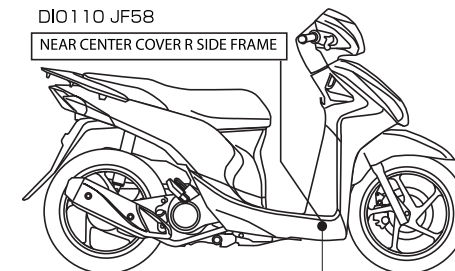

SIDE STAND SWITCH
3P(GREEN) COUPLER