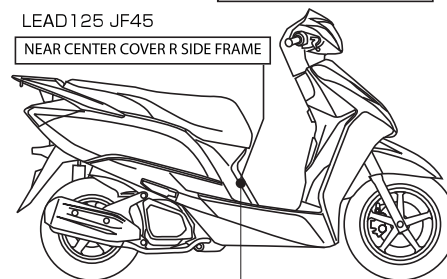

<b>SIDE STAND SWITCH CANCELLER B</b>		CODE : 676-9000910
APPLICATION	MONKEY 125 (JB02/03) · GROM (JC61/75/92) /PCX125 (FN0,JF28-1100001 ~ /JF56/81/84) /150 (KF12/18/30) · CT125 HUNTER CUB (JA55) · LEAD 125 (JF45) · DIO110 (JF58) ※Only for JP model.	
ATTENTION!	This product is for cancel engine stop function when using side stand. It is dangerous to use side stand while engine is running. Please understand below before using.	

〒 577-0015 211109  
3-8-13 NAGATA,HIGASHI-  
OSAKA,OSAKA,JAPAN

GROM / CT125 / MONKEY 125

※Illustration is GROM (JC61/75)

SIDE STAND SWITCH WIRE

LEAD 125 JF45

NEAR CENTER COVER R SIDE FRAME

SIDE STAND SWITCH  
3P(GREEN) COUPLER