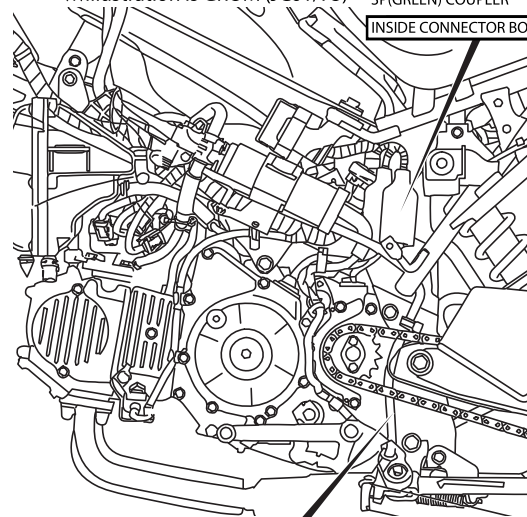

<b>SIDE STAND SWITCH CANCELLER B</b>		CODE : 676-9000910
APPLICATION	MONKEY 125 (JB02/03) · GROM (JC61/75/92) /PCX125 (FN0,JF28-1100001 ~ /JF56/81/84) /150 (KF12/18/30) · CT125 HUNTER CUB (JA55) · LEAD 125 (JF45) · DIO110 (JF58) ※Only for JP model.	
ATTENTION!	This product is for cancel engine stop function when using side stand. It is dangerous to use side stand while engine is running. Please understand below before using.	

〒 577-0015 211109  
3-8-13 NAGATA,HIGASHI-  
OSAKA,OSAKA,JAPAN

GROM / CT125 / MONKEY 125

※Illustration is GROM (JC61/75)

SIDE STAND SWITCH WIRE

LEAD 125 JF45

NEAR CENTER COVER R SIDE FRAME

SIDE STAND SWITCH  
3P(GREEN) COUPLER