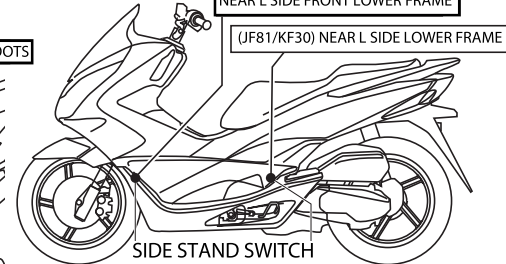

SIDE STAND SWITCH
3P(GREEN) COUPLER

DIO 110 JF58

NEAR CENTER COVER R SIDE FRAME