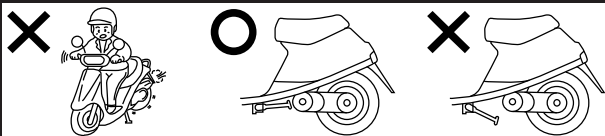

Thank you for purchasing Kitaco product. Read and understand the instruction before installing.

ATTENTION (MUST READ)

- We are not responsible for violation of law or damages and accidents caused by assembling mistake and improper setting.
- Please ask authorized mechanic for assembling and setting.
- This product is designed and made exclusive for application vehicles, do not use other models.
- After installation, make sure not to stop engine when use/house side stand.
- Do not shake and jump vehicle while using side stand. It might cause of side stand and vehicle break and accident.
- Bolts and nuts may get loosen by engine vibration. Make sure not to loosen any bolts and nuts before driving.
- In case hand over this product or installed vehicle, give them with this instruction sheet.
- Make sure not to loosen any bolts and nuts before riding. If they are loosening, tighten additionally.

This instruction sheet is for the person who has basic knowledge for maintenance. Do not operate if you do not have skill and knowledge.

Do not start engine while using side stand. It might cause of popping out vehicle or falling. When pulling out, make sure side stand is housed. Do not ride with using side stand.

〒 577-0015 211109
3-8-13 NAGATA,HIGASHI-
OSAKA,OSAKA,JAPAN

GROM / CT125 / MONKEY 125

※Illustration is GROM (JC61/75)