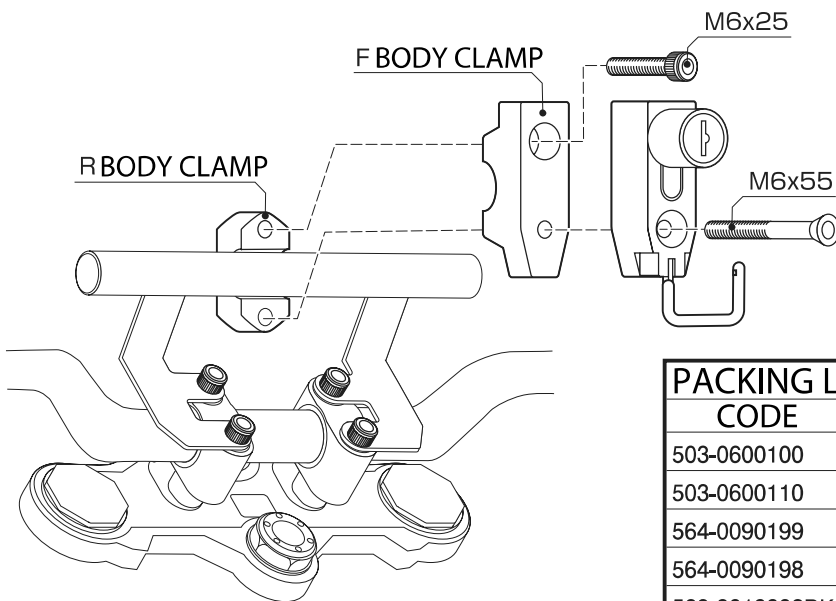

HELMET HOLDER (BAR CLAMP TYPE) (K-TOUR)

CODE	BAR CLAMP (BLACK) 80-564-90250	BAR CLAMP (CHROME) 80-564-90260
APPLICATION	Compatible with $\phi 22.2$ bar and handle. (It might not be installable depending on surrounding parts.)	

HOW TO INSTALL

- Install to 22.2mm O.D. bar, etc.
- Make sure not to loosen any parts before riding.

PACKING LIST			BLACK	CHROME
CODE	NAME		QTY	
503-0600100	HELMET LOCK (T-2) BLACK		1	-
503-0600110	HELMET LOCK (T-2) CHROME		-	1
564-0090199	F BODY (CLAMP FOR LOCK) BLACK		1	-
564-0090198	F BODY (CLAMP FOR LOCK) SILVER		-	1
563-9010002BK	R BODY (CLAMP) BLACK		1	-
563-9010002SL	R BODY (CLAMP) SILVER		-	1
060-0500025	CAP BOLT M6x25		1	1
063-0600055	FLAT HEAD CAP BOLT M6x55		1	1